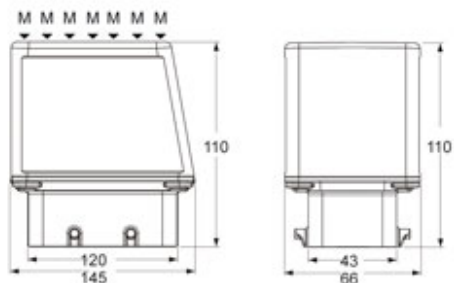

Part number

MBV 24.720

Hood, BIG series, with 4 pegs, M20 x 7 seven top cable entries, size "104.27"

Product description

Product type	Hood
Series	BIG
Closing type	With 4 pegs
Size	Size 104.27
Cable entry	Seven top cable entries M20 x 7

Technical data

IP degree of protection IP66

Further technical details

Weight	683,00 g
Operating temperature range (min, max)	-40°C...+125°C

Material properties

Other materials	Gasket: NBR
Colour	RAL 7040 grey
RoHs conformity	Compliant
China RoHs - EFUP	E
REACH SVHC substances	No

Approvals / Standards

Certifications	DNV, BV
UL	ECBT2
cUL	ECBT8

General ordering information

EAN13 code	8015747187107
eCl@ss 8.1	27440202
ETIM 7.0	EC000437

Packaging Information

Packaging length	160,00 mm
Packaging height	130,00 mm
Packaging width	270,00 mm
Packaging weight	2,88 kg
Packaging volume	5,62 dm ³
Packaging description	Carton box
Packaging quantity	4 Pcs
Packaging EAN code	8015747220972
Sub-packaging weight	0,72 kg
Sub-packaging description	Plastic packaging
Sub-packaging quantity	1 Pcs
Sub-packaging EAN barcode	8015747063050

Part number

MBV 24.720

Catalogue drawings

MBV 24

MBV 24.720

Notes

Dimensions shown in mm are not binding and may be changed without notice.
