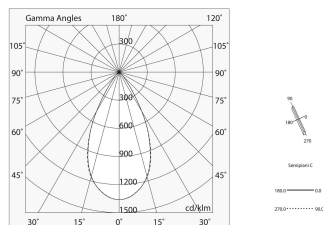

FORTY8 TRACK

108587.01 + 108589.04

novalux
ITALIAN LIGHTING DESIGN SINCE 1948

Features

Use: Indoor
Type of installation: TRACK
Emission: DIRECT
Optics: MICRO OPTICS
Beam: 50°
Colour: WHITE
Dimming: DALI
Emergency: NO
L: 724mm
Warranty: 5 years
Weight: 0.47kg

Tech data

Luminaire input power: 30W
Luminaire luminous flux: 2175lm
IP: 20
Insulation class: III
Supply voltage: 48 Vdc
UGR: <19
SELV: Si

Source

Light source: LED
Source power: 25W
Colour temperature: 4000K
CRI: >90
Colour tolerance: 3 Step MacAdam
LED lifespan: 30000h L70 B20

Compliance

CEI EN 60598-1:2015 + A11:2009. IEC 60598-2:2015 2-1

Standards

Photobiological risk: RISK GROUP 1 Certified fixture in RISK GROUP 1 (Low Risk)-The fixture does not pose a hazard due to normal behavioral limitations on exposure - in accordance with CEI EN 62471:2010-01, IEC TR 62778:2014.

[View more product info](#)

Novalux S.r.l. via Marzabotto, 2 40050 Funo di Argelato (BO) Italy
Tel: +39 051 860558 · Fax +39 051 6647859 · Mail: info@novalux.it · VAT number 00536541204 · novalux.com
Company subject to the management and coordination by SLV GmbH

This technical data sheet is owned by Novalux S.r.l., all rights reserved. Novalux S.r.l. reserves the right to make changes without prior notice.