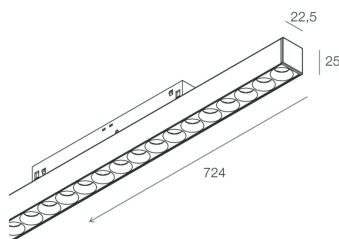

## Features

Use: Indoor  
Type of installation: TRACK  
Emission: DIRECT  
Optics: MICRO OPTICS  
Beam: 50°  
Colour: WHITE  
Dimming: DALI  
Emergency: NO  
L: 724mm  
Warranty: 5 years  
Weight: 0.47kg

## Tech data

Luminaire input power: 30W  
Luminaire luminous flux: 2175lm  
IP: 20  
Insulation class: III  
Supply voltage: 48 Vdc  
UGR: <19  
SELV: Si