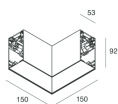

HERO B: MOD.CIECO ANG.SX 150 CAF

1087A4.20