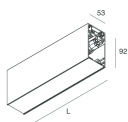

HERO B: MOD.CIECO 1400 CAF

1087A7.20