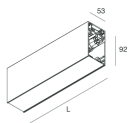

HERO B: MOD.CIECO 1120 CAF

1087A6.20