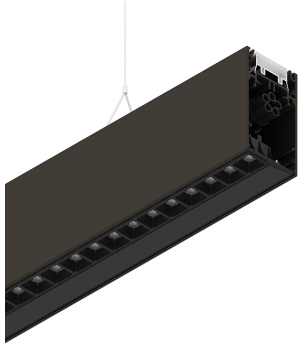

HERO B

108797.20

novalux
ITALIAN LIGHTING DESIGN SINCE 1948

Features

Use: Indoor
Type of installation: SUSPENDED
Emission: DIRECT/INDIRECT
Optics: MICRO OPTICS
Colour: CAFFE
Dimming: PUSH
Emergency: NO
L: 1428mm
A: 53mm
H: 92mm
Made in: ITALY
Warranty: 5 years
Weight: 5kg

Tech data

Luminaire input power: 69W
Luminaire luminous flux: 6323lm
Direct luminous flux: 3556lm
Indirect luminous flux: 2767lm
IP: 40
Insulation class: I
Supply voltage: 220-240V 50/60Hz
UGR: <19
SELV: Si