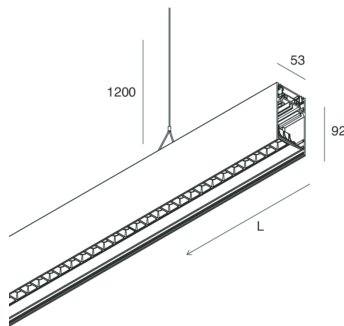

HERO B

108797.20

novalux
ITALIAN LIGHTING DESIGN SINCE 1948

Features

Use: Indoor
Type of installation: SUSPENDED
Emission: DIRECT/INDIRECT
Optics: MICRO OPTICS
Colour: CAFFE
Dimming: PUSH
Emergency: NO
L: 1428mm
A: 53mm
H: 92mm
Made in: ITALY
Warranty: 5 years
Weight: 5kg