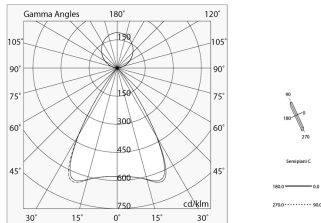

HERO B

108797.20

novalux
ITALIAN LIGHTING DESIGN SINCE 1948

Features

Use: Indoor
Type of installation: SUSPENDED
Emission: DIRECT/INDIRECT
Optics: MICRO OPTICS
Colour: CAFFE
Dimming: PUSH
Emergency: NO
L: 1428mm
A: 53mm
H: 92mm
Made in: ITALY
Warranty: 5 years
Weight: 5kg

Tech data

Luminaire input power: 69W
Luminaire luminous flux: 6323lm
Direct luminous flux: 3556lm
Indirect luminous flux: 2767lm
IP: 40
Insulation class: I
Supply voltage: 220-240V 50/60Hz
UGR: <19
SELV: Si