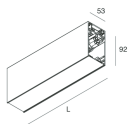

HERO B

108797.20

novalux
ITALIAN LIGHTING DESIGN SINCE 1948

COMPLETION ACCESSORIES

HERO B: MOD.CIECO 250 CAF

1087A3.20