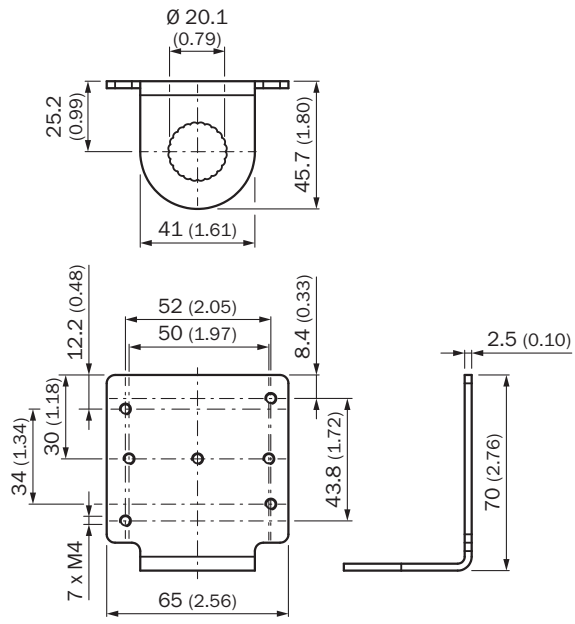

Detailed technical data

Technical specifications

<b>Accessory group</b>	Universal bar clamp systems
<b>Material</b>	Stainless steel 1.4571 (sheet), Stainless steel 1.4408 (clamp)
<b>Items supplied</b>	Universal clamp (5322627), mounting hardware
<b>Description</b>	Plate N07N for universal clamp bracket
<b>Usable for</b>	PL40A PL50A P250 V18V C110A

Dimensional drawing (Dimensions in mm (inch))