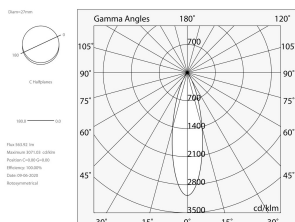

FORTY8 TRACK

108527.02

novalux
ITALIAN LIGHTING DESIGN SINCE 1948

Features

Use: Indoor
Type of installation: TRACK
Emission: DIRECT
Optics: SPOT
Beam: 35°
Colour: BLACK
Dimming: DALI
Emergency: NO
H: 400mm
ø: Ø26
Warranty: 5 years
Weight: 0.33kg

Tech data

Luminaire input power: 9W
Luminaire luminous flux: 518lm
IP: 20
Insulation class: III
Supply voltage: 48 Vdc
SELV: Si

Source

Light source: LED
Source power: 7W
Colour temperature: 4000K
CRI: >90
Colour tolerance: 3 Step MacAdam
LED lifespan: 30000h L70 B20

Compliance

CEI EN 60598-1:2015 + A11:2009. IEC 60598-2:2015 2-1

Standards

Photobiological risk: RISK GROUP 1 Certified fixture in RISK GROUP 1 (Low Risk)-The fixture does not pose a hazard due to normal behavioral limitations on exposure - in accordance with CEI EN 62471:2010-01, IEC TR 62778:2014.

[View more product info](#)

Novalux S.r.l. via Marzabotto, 2 40050 Funo di Argelato (BO) Italy
Tel: +39 051 860558 · Fax +39 051 6647859 · Mail: info@novalux.it · VAT number 00536541204 · novalux.com
Company subject to the management and coordination by SLV GmbH

This technical data sheet is owned by Novalux S.r.l., all rights reserved. Novalux S.r.l. reserves the right to make changes without prior notice.