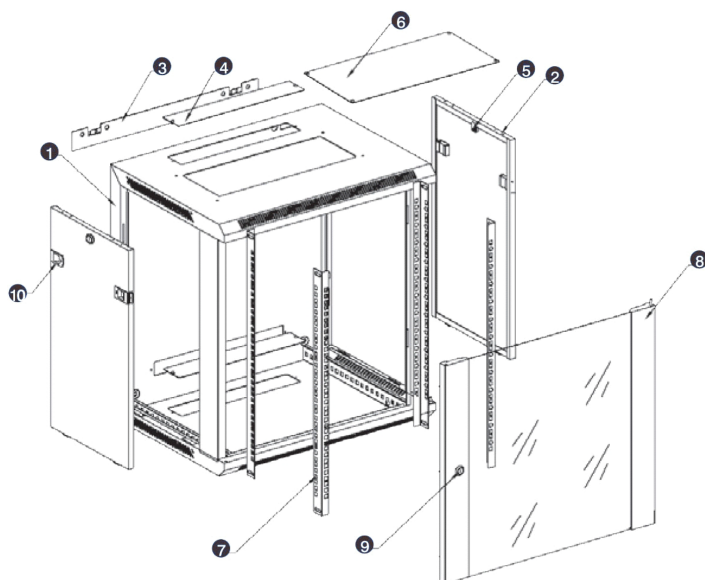

- Lockable, quick release side panels, for maximum access into cabinet

- Cable entry cut out in top and base

- Angled vented roof

- Adjustable 19" mounting profiles

## Vue éclatée

- ① Frame
- ② Side panel
- ③ Mounting panel
- ④ Cable entry cover, removeable
- ⑤ Side key lock
- ⑥ Fan cover, removeable
- ⑦ Mounting profile
- ⑧ Front door
- ⑨ Front door key lock
- ⑩ Slam latch lock