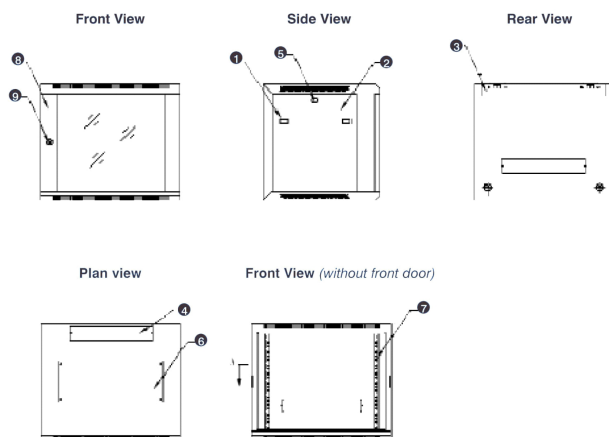

- Lockable, quick release side panels, for maximum access into cabinet

- Cable entry cut out in top and base

- Angled vented roof

- Adjustable 19" mounting profiles

## Vue éclatée

- ① Frame
- ② Side panel
- ③ Mounting panel
- ④ Cable entry cover, removeable
- ⑤ Side key lock
- ⑥ Fan cover, removeable
- ⑦ Mounting profile
- ⑧ Front door
- ⑨ Front door key lock
- ⑩ Slam latch lock