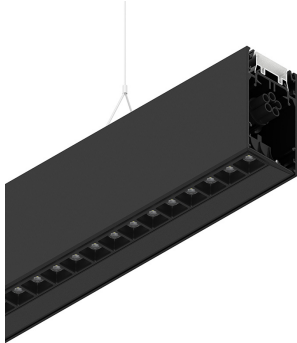

HERO B

108732.02

novalux
ITALIAN LIGHTING DESIGN SINCE 1948

Features

Use: Indoor
Type of installation: SUSPENDED
Emission: DIRECT/INDIRECT
Optics: MICRO OPTICS
Colour: BLACK
Dimming: ON/OFF
Emergency: NO
L: 1428mm
A: 53mm
H: 92mm
Made in: ITALY
Warranty: 5 years
Weight: 5kg

Tech data

Luminaire input power: 69W
Luminaire luminous flux: 6468lm
Direct luminous flux: 3638lm
Indirect luminous flux: 2830lm
IP: 40
Insulation class: I
Supply voltage: 220-240V 50/60Hz
UGR: <19
SELV: Si