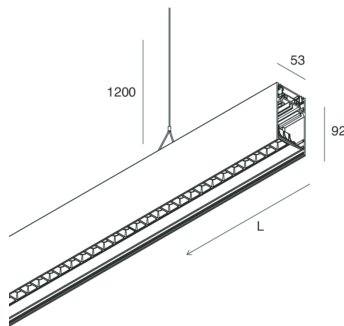

HERO B

108732.02

novalux
ITALIAN LIGHTING DESIGN SINCE 1948

Features

Use: Indoor
Type of installation: SUSPENDED
Emission: DIRECT/INDIRECT
Optics: MICRO OPTICS
Colour: BLACK
Dimming: ON/OFF
Emergency: NO
L: 1428mm
A: 53mm
H: 92mm
Made in: ITALY
Warranty: 5 years
Weight: 5kg