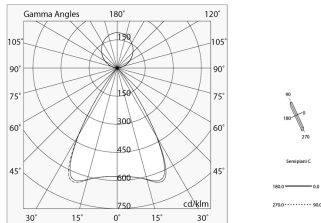

HERO B

108732.02

novalux
ITALIAN LIGHTING DESIGN SINCE 1948

Features

Use: Indoor
Type of installation: SUSPENDED
Emission: DIRECT/INDIRECT
Optics: MICRO OPTICS
Colour: BLACK
Dimming: ON/OFF
Emergency: NO
L: 1428mm
A: 53mm
H: 92mm
Made in: ITALY
Warranty: 5 years
Weight: 5kg

Tech data

Luminaire input power: 69W
Luminaire luminous flux: 6468lm
Direct luminous flux: 3638lm
Indirect luminous flux: 2830lm
IP: 40
Insulation class: I
Supply voltage: 220-240V 50/60Hz
UGR: <19
SELV: Si

Source

Light source: LED
Source power: 61W
Colour temperature: 3000K
CRI: >90
Colour tolerance: 3 Step MacAdam
LED lifespan: 50000h L80 B20

Compliance

CEI EN 60598-1:2015 + A11:2009. IEC 60598-2:2015 2-1

Standards

Photobiological risk: RISK GROUP 0 Certified fixture in EXEMPT GROUP, in accordance with CEI EN 62471:2010-01, IEC TR 62778:2014.
CAM edilizia: The product complies with the requirements for public buildings, ministerial decree of 23rd June 2022 n.256.

[View more product info](#)

Novalux S.r.l. via Marzabotto, 2 40050 Funo di Argelato (BO) Italy
Tel: +39 051 860558 · Fax +39 051 6647859 · Mail: info@novalux.it · VAT number 00536541204 · novalux.com
Company subject to the management and coordination by SLV GmbH

This technical data sheet is owned by Novalux S.r.l., all rights reserved. Novalux S.r.l. reserves the right to make changes without prior notice.