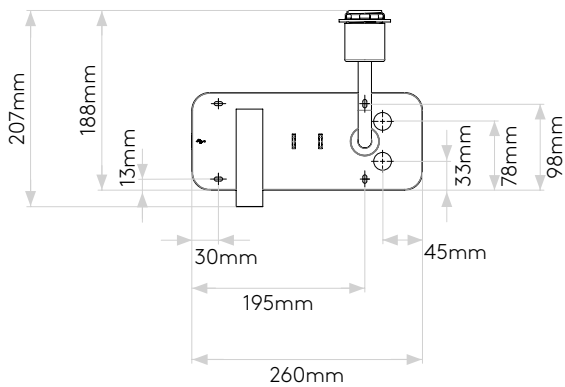

Without Shade

Please note that some dimensions may vary slightly due to manufacturing tolerances, this includes cable entry and fixing holes

Veuillez noter que certaines dimensions peuvent varier légèrement en raison des tolérances de fabrication, y compris l'entrée de câble et les trous de fixation.

Bitte beachten Sie, dass die Maße Fertigungstoleranzen unterliegen und daher in geringem Umfang von der angegebenen Größe abweichen können. Dies gilt auch für Kabeingänge und Befestigungslöcher.

Si prega notare che possono esserci piccole variazioni in alcune dimensioni dovute alle tolleranze di produzione, queste includono l'ingresso del cavo e i fori di fissaggio.