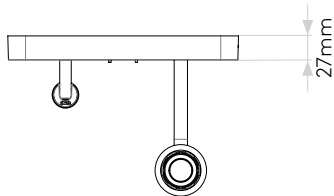

Without Shade

Please note that some dimensions may vary slightly due to manufacturing tolerances, this includes cable entry and fixing holes

Veuillez noter que certaines dimensions peuvent varier légèrement en raison des tolérances de fabrication, y compris l'entrée de câble et les trous de fixation.

Bitte beachten Sie, dass die Maße Fertigungstoleranzen unterliegen und daher in geringem Umfang von der angegebenen Größe abweichen können. Dies gilt auch für Kabeingänge und Befestigungslöcher.

Si prega notare che possono esserci piccole variazioni in alcune dimensioni dovute alle tolleranze di produzione, queste includono l'ingresso del cavo e i fori di fissaggio.