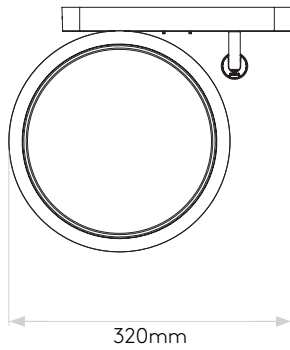

With Tapered Round 250 Shade