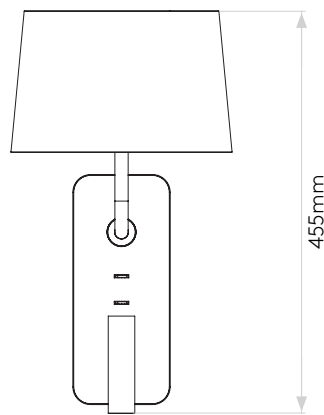

With Tapered Round 250 Shade