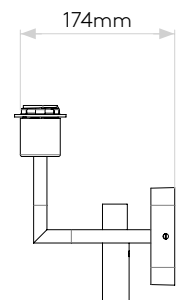

Without Shade

Please note that some dimensions may vary slightly due to manufacturing tolerances, this includes cable entry and fixing holes

Veuillez noter que certaines dimensions peuvent varier légèrement en raison des tolérances de fabrication, y compris l'entrée de câble et les trous de fixation.

Bitte beachten Sie, dass die Maße Fertigungstoleranzen unterliegen und daher in geringem Umfang von der angegebenen Größe abweichen können. Dies gilt auch für Kabeingänge und Befestigungslöcher.

Si prega notare che possono esserci piccole variazioni in alcune dimensioni dovute alle tolleranze di produzione, queste includono l'ingresso del cavo e i fori di fissaggio.