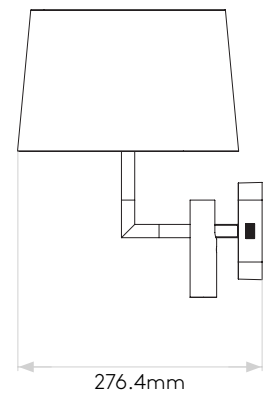

With Tapered Round 250 Shade