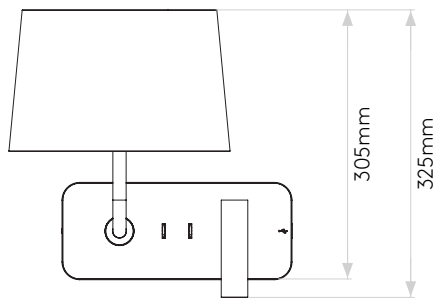

With Tapered Round 250 Shade