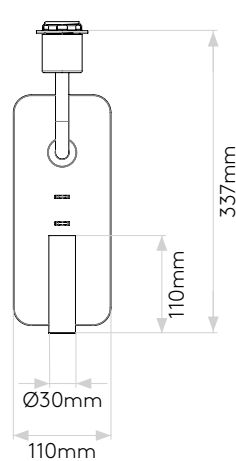

Without Shade

Please note that some dimensions may vary slightly due to manufacturing tolerances, this includes cable entry and fixing holes

Veuillez noter que certaines dimensions peuvent varier légèrement en raison des tolérances de fabrication, y compris l'entrée de câble et les trous de fixation.

Bitte beachten Sie, dass die Maße Fertigungstoleranzen unterliegen und daher in geringem Umfang von der angegebenen Größe abweichen können. Dies gilt auch für Kabeingänge und Befestigungslöcher.

Si prega notare che possono esserci piccole variazioni in alcune dimensioni dovute alle tolleranze di produzione, queste includono l'ingresso del cavo e i fori di fissaggio.