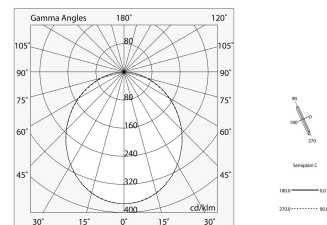

## Features

Use: Indoor  
Type of installation: SUSPENDED, CEILING MOUNTED  
Emission: DIRECT  
Optics: OPAL  
Colour: WHITE  
Dimming: PUSH, DALI  
Emergency: NO  
L: 1200mm  
A: 97mm  
H: 90mm  
Made in: ITALY  
Warranty: 5 years  
Weight: 4.63kg