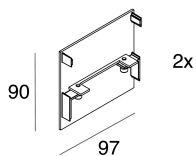

LUCKY MAXI

106210.01 + 106219.99

novalux

ITALIAN LIGHTING DESIGN SINCE 1948

COMPLETION ACCESSORIES

LUCKY MAXI: TESTATE BIANCHE (COPPIA)

106230.01