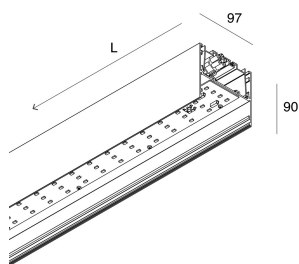

## Features

Use: Indoor  
Type of installation: SUSPENDED, CEILING MOUNTED  
Emission: DIRECT  
Optics: OPAL  
Colour: WHITE  
Dimming: PUSH, DALI  
Emergency: NO  
L: 1200mm  
A: 97mm  
H: 90mm  
Made in: ITALY  
Warranty: 5 years  
Weight: 4.63kg