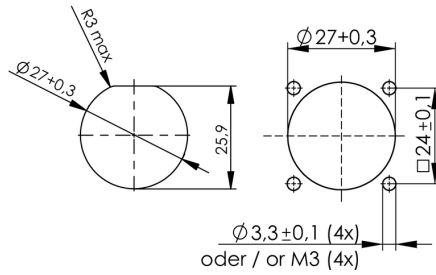

Fiche de données

IE-BS-V01M-SCRJ-MM

Weidmüller Interface GmbH & Co. KG
 Klingenbergstraße 26
 D-32758 Detmold
 Germany

www.weidmueller.com

Dessins

Découpe de montage

Mounting cut-out: 1. With central screw connection / 2. For mounting with four M3 screws