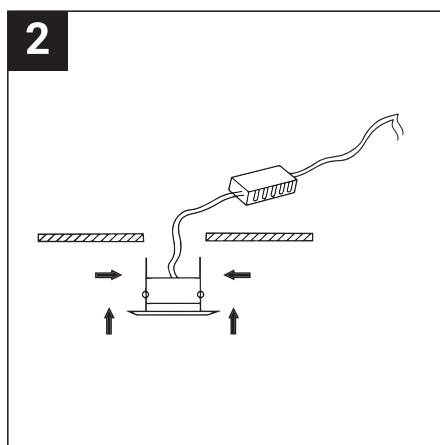

Ref : 77550-77552-77573-77670-77671-77574-77481