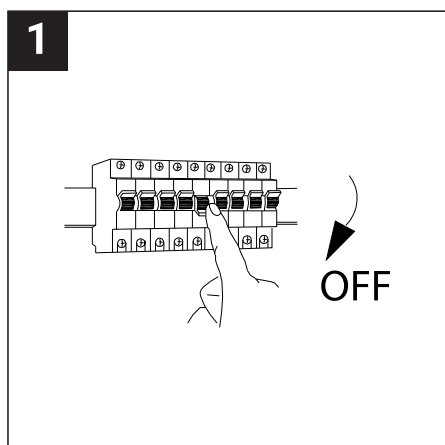

Ref : 77550-77552-77573-77670-77671-77574-77481