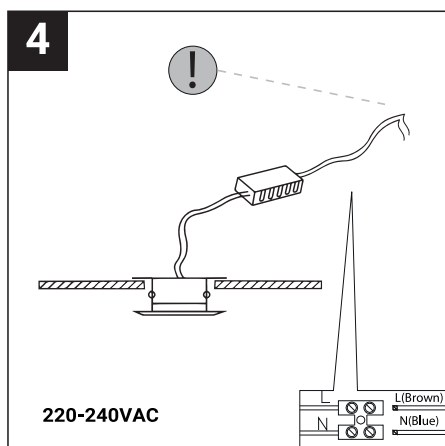

Ref : 77550-77552-77573-77670-77671-77574-77481