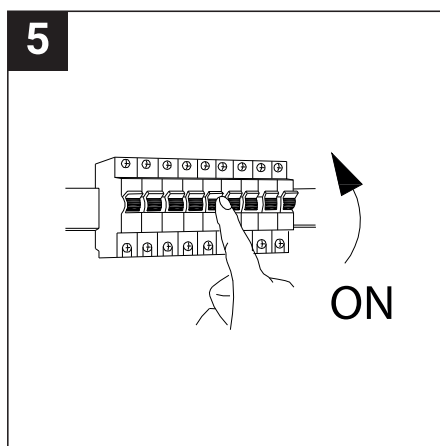

Ref : 77550-77552-77573-77670-77671-77574-77481