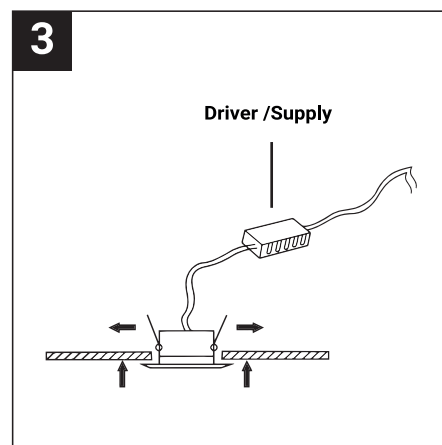

Ref : 77550-77552-77573-77670-77671-77574-77481