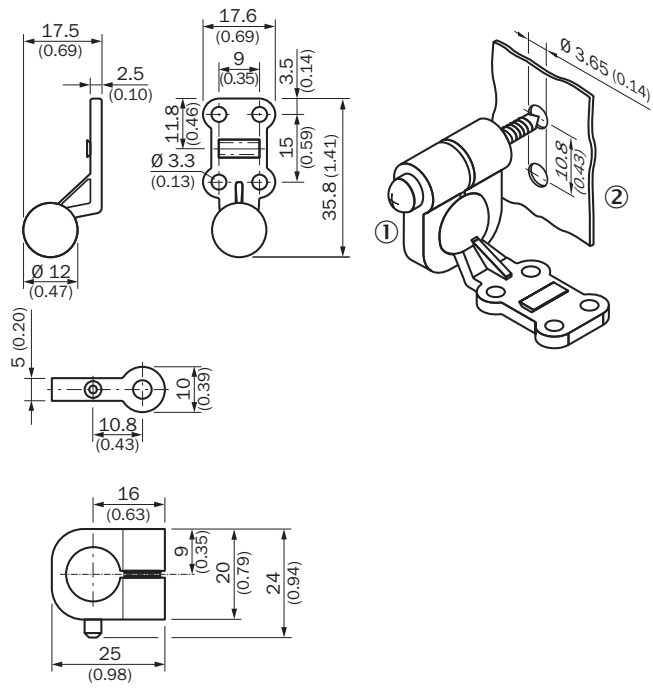

## Detailed technical data

### Technical specifications

<b>Accessory group</b>	Terminal and alignment brackets
<b>Accessory family</b>	Alignment brackets
<b>Suitable for</b>	W2S-2, W4-3
<b>Material</b>	Plastic
<b>Items supplied</b>	Mounting hardware included
<b>Description</b>	Ball clamp bracket

Dimensional drawing (Dimensions in mm (inch))

- ① Self-tapping screw  $\varnothing 4$ mm
- ② System or machine part