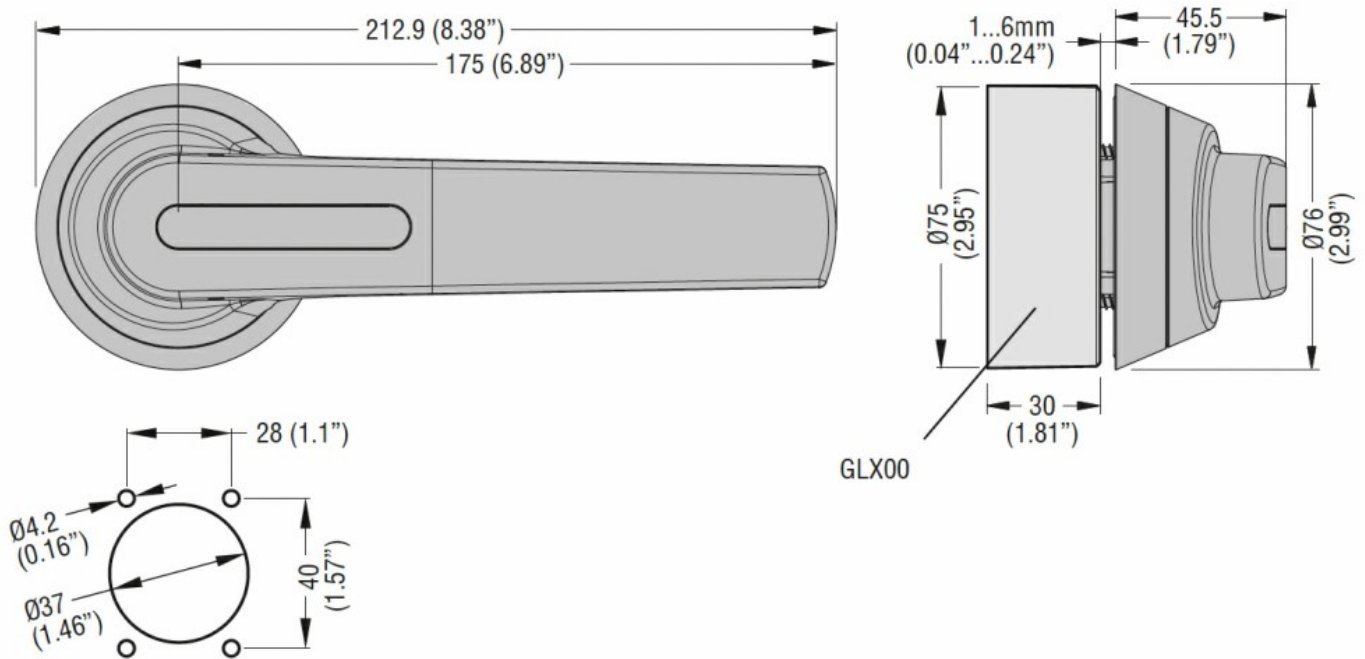

Product designation  
Product type designation

Handle  
GLX6

**Dimensions**

**Certifications and compliance**

Compliance

IEC/EN 60947-1

IEC/EN 60947-3

Certifications

cULus

**ETIM classification**

ETIM 8.0

EC000230 -  
Door coupling  
handle for  
switchgear