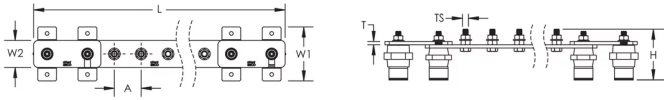

Unit Weight: 7,16-kg

ADDITIONAL PRODUCT DETAILS

Tinned finish is 8 microns according to ASTM B545 Service Class "C" for corrosive environments.

DIAGRAMS

AVERTISSEMENT

Les produits nVent doivent être installés et utilisés conformément aux consignes figurant dans les fiches d'instructions et les documents de formation des produits nVent. Les fiches d'instructions sont disponibles à l'adresse suivante: www.nvent.com et auprès de votre représentant du service client nVent. Une mauvaise installation, une utilisation incorrecte, une application erronée ou toute autre forme de non-respect scrupuleux des instructions et avertissements de nVent peuvent entraîner un dysfonctionnement du produit, des dommages matériels, des lésions corporelles graves et le décès et/ou annuler votre garantie.

Amérique du Nord

+1.800.753.9221

Option 1 – Customer Care

Option 2 – Technical Support

Europe

Netherlands:

+31 800-0200135

France:

+33 800 901 793

Europe

Germany:

800 1890272

Other Countries:

+31 13 5835404