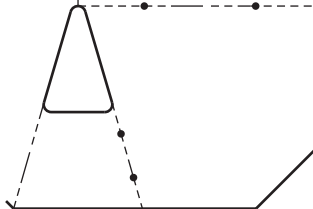

GV2LE, GV2RT  
 S1B19868-03  
 04 - 2016

[www.schneider-electric.com/site/home](http://www.schneider-electric.com/site/home)

|  |  |
|--|--|
|  | 1...6 mm <sup>2</sup><br>AWG 18...10   |
|  | 1,5...6 mm <sup>2</sup><br>AWG 16...10 |
|  | 1...4 mm <sup>2</sup><br>AWG 18...12   |
|  | 1,7 N.m<br>15 lb-in                    |
|  | Ø 4 mm<br>0.16 in.                     |