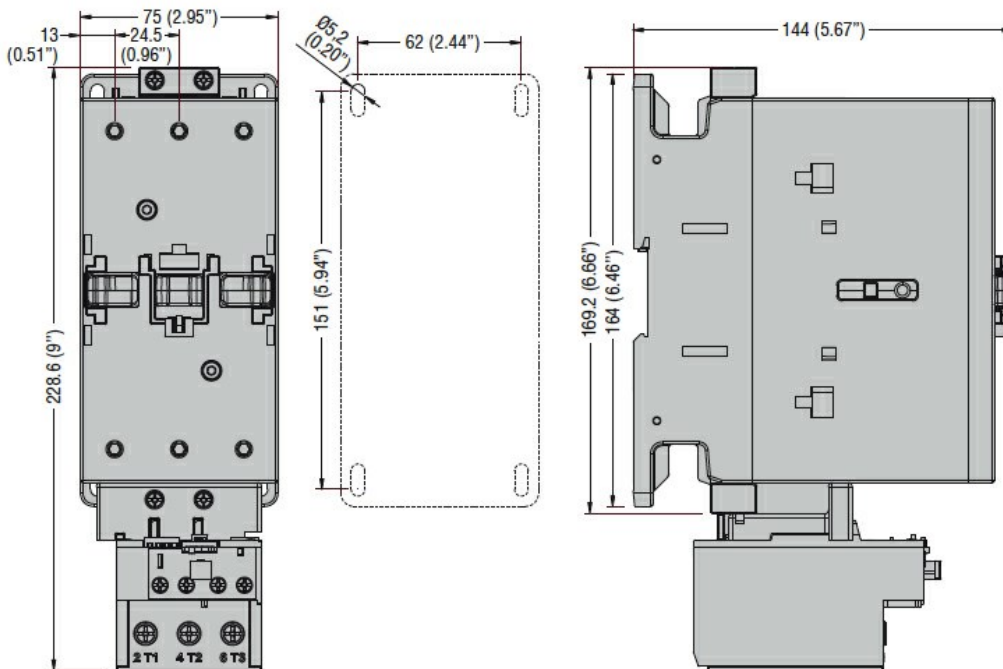

**General characteristics**

Reset mode

Manual

**Mechanical features**

Fixing

Direct mounting  
on BF95...  
BF150...

**Dimensions**

**Wiring diagrams**