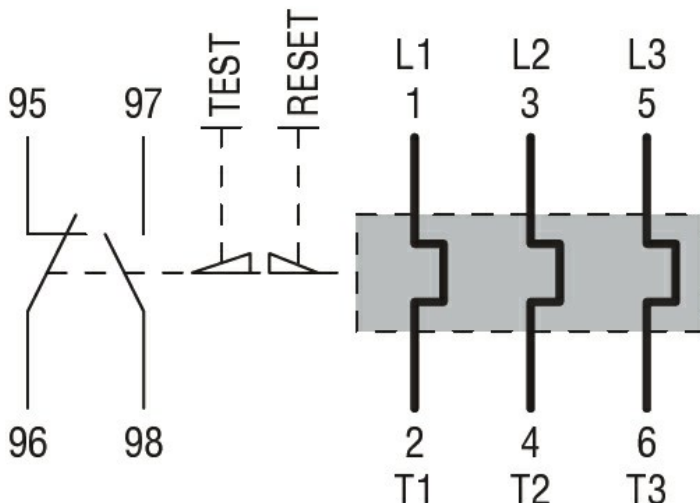

**General characteristics**

Reset mode

Manual

**Mechanical features**

Fixing

Direct mounting  
on BF95...  
BF150...

**Dimensions**

**Wiring diagrams**