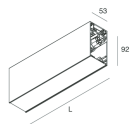

HERO B

108761.02H + 108908.99

novalux
ITALIAN LIGHTING DESIGN SINCE 1948

COMPLETION ACCESSORIES

HERO B: MOD.CIECO 250 NE

1087A3.02