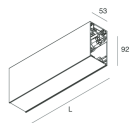

HERO B: MOD.CIECO 1120 NE

1087A6.02