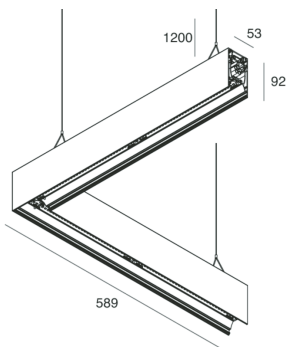

HERO B

108761.02H + 108908.99

novalux
ITALIAN LIGHTING DESIGN SINCE 1948

Features

Use: Indoor
Type of installation: SUSPENDED
Emission: DIRECT/INDIRECT
Optics: OPAL
Colour: BLACK
Dimming: DALI
Emergency: NO
L: 589x589mm
A: 53mm
H: 92mm
Made in: ITALY
Warranty: 5 years
Weight: 3.3kg