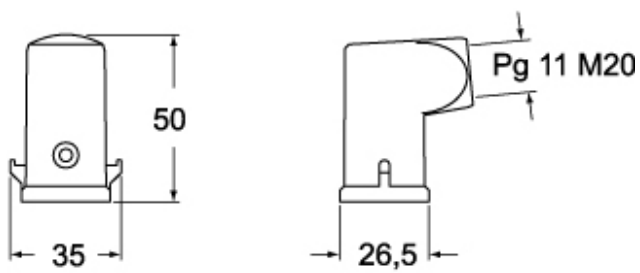

Part number

MK VG20

Hood, CK series, with 1 lever, M20 top cable entry, size "21.21", white colour

Product description		Material properties	
Product type	Hood	Colour	RAL 7035 grey
Series	CK	RoHs conformity	Compliant
Closing type	With 1 lever	China RoHs - EFUP	E
Size	Size "21.21"	REACH SVHC substances	No
Cable entry	Top cable entry M20	Approvals / Standards	
Specification	White colour	UL	ECBT2
Technical data		cUL	ECBT8
IP degree of protection	IP44 (IP66/IP67/IP69 with CKR 65/CKR 65 D kits)	General ordering information	
Further technical details		EAN13 code	8015747056625
Weight	14,00 g	eCl@ss 8.1	27440202
Operating temperature range (min, max)	-40°C...+125°C	ETIM 7.0	EC000437
		Packaging Information	
		Packaging length	330,00 mm
		Packaging height	170,00 mm
		Packaging width	230,00 mm
		Packaging weight	2,09 kg
		Packaging volume	12,90 dm ³
		Packaging description	Carton box
		Packaging quantity	100 Pcs
		Packaging EAN code	8015747056632
		Sub-packaging weight	0,21 kg
		Sub-packaging description	Carton box
		Sub-packaging quantity	10 Pcs
		Sub-packaging EAN barcode	8015747056649

Part number

MK VG20

Catalogue drawings

CK V(N)S - MK V(N)

CK VA(N)S - MK VA(N)

CK VG(N)S - MK VG(N)

Notes

Dimensions shown in mm are not binding and may be changed without notice.