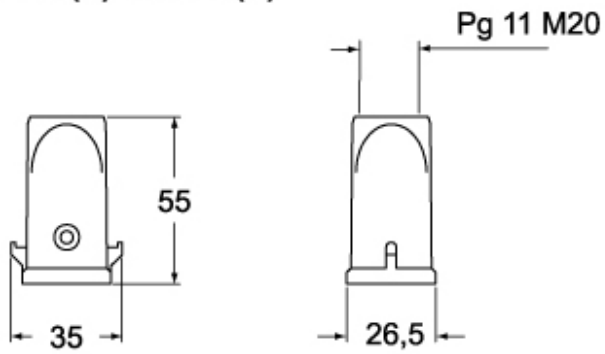

Part number

MK VG20

Hood, CK series, with 1 lever, M20 top cable entry, size "21.21", white colour

Product description		Material properties	
Product type	Hood	Colour	RAL 7035 grey
Series	CK	RoHs conformity	Compliant
Closing type	With 1 lever	China RoHs - EFUP	E
Size	Size "21.21"	REACH SVHC substances	No
Cable entry	Top cable entry M20	Approvals / Standards	
Specification	White colour	UL	ECBT2
Technical data		cUL	ECBT8
IP degree of protection	IP44 (IP66/IP67/IP69 with CKR 65/CKR 65 D kits)	General ordering information	
Further technical details		EAN13 code	8015747056625
Weight	14,00 g	eCl@ss 8.1	27440202
Operating temperature range (min, max)	-40°C...+125°C	ETIM 7.0	EC000437
		Packaging Information	
		Packaging length	330,00 mm
		Packaging height	170,00 mm
		Packaging width	230,00 mm
		Packaging weight	2,09 kg
		Packaging volume	12,90 dm ³
		Packaging description	Carton box
		Packaging quantity	100 Pcs
		Packaging EAN code	8015747056632
		Sub-packaging weight	0,21 kg
		Sub-packaging description	Carton box
		Sub-packaging quantity	10 Pcs
		Sub-packaging EAN barcode	8015747056649

Part number

MK VG20

Catalogue drawings

CK V(N)S - MK V(N)

CK VA(N)S - MK VA(N)

CK VG(N)S - MK VG(N)

Notes

Dimensions shown in mm are not binding and may be changed without notice.