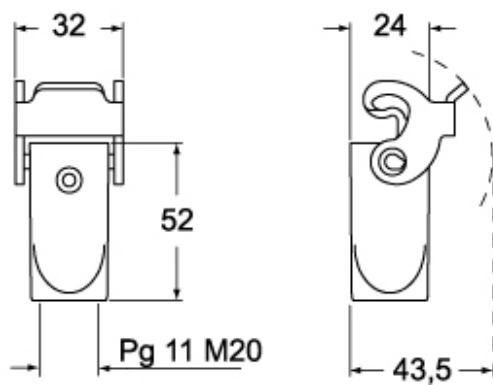

Part number

MK VG20

Hood, CK series, with 1 lever, M20 top cable entry, size "21.21", white colour

Product description		Material properties	
Product type	Hood	Colour	RAL 7035 grey
Series	CK	RoHs conformity	Compliant
Closing type	With 1 lever	China RoHs - EFUP	E
Size	Size "21.21"	REACH SVHC substances	No
Cable entry	Top cable entry M20	Approvals / Standards	
Specification	White colour	UL	ECBT2
Technical data		cUL	ECBT8
IP degree of protection	IP44 (IP66/IP67/IP69 with CKR 65/CKR 65 D kits)	General ordering information	
Further technical details		EAN13 code	8015747056625
Weight	14,00 g	eCl@ss 8.1	27440202
Operating temperature range (min, max)	-40°C...+125°C	ETIM 7.0	EC000437
		Packaging Information	
		Packaging length	330,00 mm
		Packaging height	170,00 mm
		Packaging width	230,00 mm
		Packaging weight	2,09 kg
		Packaging volume	12,90 dm ³
		Packaging description	Carton box
		Packaging quantity	100 Pcs
		Packaging EAN code	8015747056632
		Sub-packaging weight	0,21 kg
		Sub-packaging description	Carton box
		Sub-packaging quantity	10 Pcs
		Sub-packaging EAN barcode	8015747056649

Part number

MK VG20

Catalogue drawings

CK V(N)S - MK V(N)

CK VA(N)S - MK VA(N)

CK VG(N)S - MK VG(N)

Notes

Dimensions shown in mm are not binding and may be changed without notice.