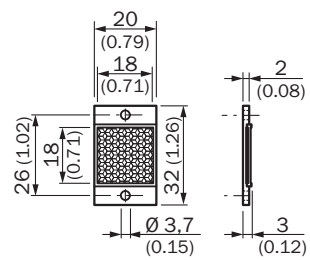

## Ordering information

Type	Part no.
PL10FH	5333929

Other models and accessories → [www.sick.com/](http://www.sick.com/)

## Detailed technical data

### Technical specifications

<b>Accessory group</b>	Reflectors
<b>Accessory family</b>	Fine triple reflectors
<b>Description</b>	C12 fine triple reflector, screw connection, suitable for detecting transparent objects
<b>Mounting system type</b>	Screw-on, 2 hole mounting
<b>Ambient operating temperature</b>	-30 °C ... +99 °C
<b>Dimensions</b>	20 mm x 32 mm
<b>Reflective area</b>	18 mm x 18 mm
<b>Material</b>	PC, polycarbonate

Dimensional drawing (Dimensions in mm (inch))