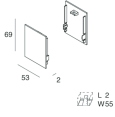

HERO

108682.01

novalux
ITALIAN LIGHTING DESIGN SINCE 1948

COMPLETION ACCESSORIES

HERO: COPPIA TESTATE BIA

108684.01