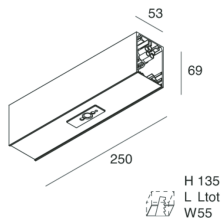

Tech data

IP: 40

Insulation class: I

Supply voltage: 220-240V 50/60Hz

[View more product info](#)