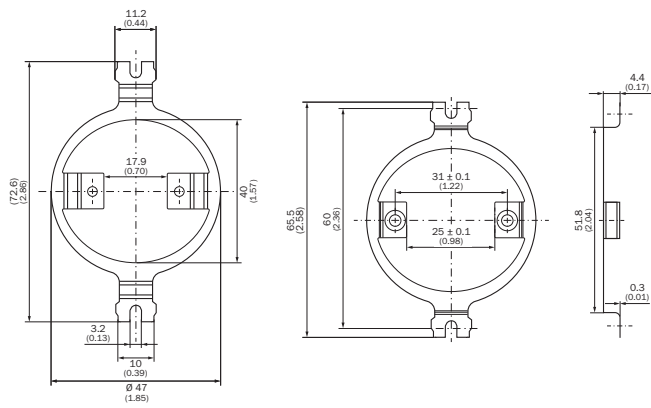

BEF-DS-15

SICK
Sensor Intelligence.

Ordering information

Type	Part no.
BEF-DS-15	2077455

Other models and accessories → www.sick.com/

Detailed technical data

Technical specifications

Accessory group	Spare parts
Description	Stator coupling replacement set for CFS50, SRS50, and SRM50

Dimensional drawing (Dimensions in mm (inch))

SICK AT A GLANCE

SICK is one of the leading manufacturers of intelligent sensors and sensor solutions for industrial applications. A unique range of products and services creates the perfect basis for controlling processes securely and efficiently, protecting individuals from accidents and preventing damage to the environment.