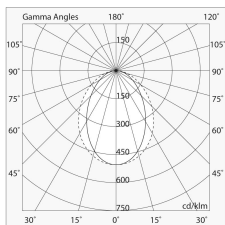

Features

Use: Indoor
Dimming: WITH ACCESSORY
Emergency: NO
Made in: ITALY
Warranty: 5 years
Weight: 0.015kg

Tech data

Luminaire luminouse flux: 462lm
Insulation class: III
Supply voltage: 48 Vdc

Source

Light source: LED
Source power: 3.3W
Colour temperature: 3000K
CRI: >90
LED lifespan: 50000h L80 B20

Compliance

CEI EN 60598-1:2015 + A11:2009. IEC 60598-2:2015 2-1

Standards

CAM edilizia: The product complies with the requirements for public buildings, ministerial decree of 23rd June 2022 n.256.

[View more product info](#)