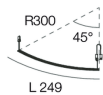

## Tech data

Luminaire luminouse flux: 462lm  
Insulation class: III  
Supply voltage: 48 Vdc