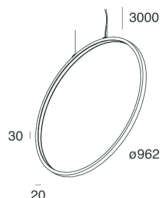

Novalux S.r.l. via Marzabotto, 2 40050 Funo di Argelato (BO) Italy
Tel: +39 051 860558 · Fax +39 051 6647859 · Mail: info@novalux.it · VAT number 00536541204 · novalux.com
Company subject to the management and coordination by SLV GmbH

This technical data sheet is owned by Novalux S.r.l., all rights reserved. Novalux S.r.l. reserves the right to make changes without prior notice.