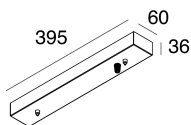

HALOS MINI

107343.22

novalux
ITALIAN LIGHTING DESIGN SINCE 1948

MOUNTING ACCESSORIES

HALOS MINI VERT: ROS. ALIM. REM. BIA

107347.01

HALOS MINI VERT: ROS. ALIM. REM. ORO

107347.22

ELECTRICAL ACCESSORIES

HALOS: 962 ALIMENTATORE ON-OFF

105103.99

HALOS MINI VERT: ROSONE ON/OFF 482 BIA

107326.01

HALOS MINI VERT: ROSONE ON/OFF 482 ORO

107326.22

DIMMABLE ACCESSORIES

HALOS: 962 ALIMENTATORE DALI-PUSH

105104.99