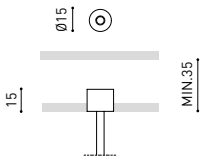

WIRE TRIMLESS ACCESSORIES

FEED
MAINS TRIMLESS*
A023-00-01- | W | N |
MAINS THICK TRIMLESS*
A023-00-02- | W | N |