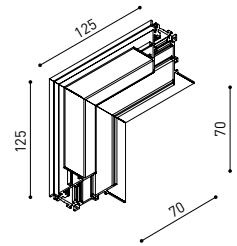

RECOMMENDED FOR INSTALLATIONS WHERE THE PROFILE CAN BE INSTALLED BEFORE THE FALSE PLASTERBOARD CEILING (THICKNESS 12,5mm.)

TRACK 48V TRIMLESS Corner 90° One Plane

*Electrical connection not included

TRACK 48V TRIMLESS Corner 90° Two Planes