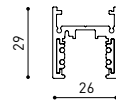

TRACK 48V SURFACE SHORT

TRACK 48V SURFACE SHORT 1m	A338-21-00-	WT	NT
TRACK 48V SURFACE SHORT 2m	A338-22-00-	WT	NT
TRACK 48V SURFACE SHORT 3m	A338-23-00-	WT	NT
TRACK 48V SURFACE SHORT Corner 90° One Plane	A338-24-00-	WT	NT