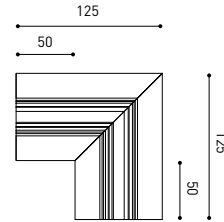

TRACK 48V TRIMLESS Corner 90° One Plane

*Electrical connection not included