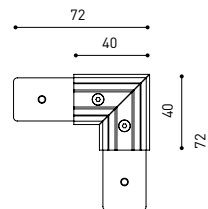

TRACK 48V SURFACE Corner 90° One Plane

*Electrical connection not included

TRACK 48V SURFACE SHORT

TRACK 48V SURFACE SHORT 1m	A338-21-00-	WT	NT
TRACK 48V SURFACE SHORT 2m	A338-22-00-	WT	NT
TRACK 48V SURFACE SHORT 3m	A338-23-00-	WT	NT
TRACK 48V SURFACE SHORT Corner 90° One Plane	A338-24-00-	WT	NT

TRACK 48V SURFACE SHORT Corner 90° One Plane

*Electrical connection not included

48V SYSTEM TRACK 48V

DROP VOLTAGE TABLE

POWER (W)	CABLE SECTION (mm ²)	CABLE LENGTH (m)			
		5	10	20	30
100	0,75	50	50	X	X
	1,5	50	50	40	25
150	0,75	40	15	X	X
	1,5	50	40	20	X