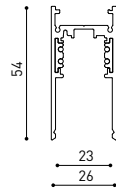

DIAGRAMME POLAIRE

DIAGRAMME CONIQUE

	PRODUCT
Model	Cord Accessory
Reference	02230000N
Colour	N ■ RAL9005
Category	Accessories

DIMENSIONAL DRAWING

48V SYSTEM TRACK 48V

TRACK 48V TRIMLESS

TRACK 48V TRIMLESS 1m	A338-01-00-	WT	N
TRACK 48V TRIMLESS 2m	A338-02-00-	WT	N
TRACK 48V TRIMLESS 3m	A338-03-00-	WT	N
TRACK 48V TRIMLESS Corner 90° One Plane	A338-06-00-	WT	N
TRACK 48V TRIMLESS Corner 90° Two Planes	A338-07-00-	WT	N

RECOMMENDED FOR INSTALLATIONS WHERE THE PROFILE CAN BE INSTALLED BEFORE THE FALSE PLASTERBOARD CEILING (THICKNESS 12,5mm.)

TRACK 48V TRIMLESS Corner 90° One Plane

*Electrical connection not included

TRACK 48V TRIMLESS Corner 90° Two Planes

*Electrical connection not included

TRACK 48V SURFACE

TRACK 48V SURFACE 1m	A338-11-00-	WT	NT
TRACK 48V SURFACE 2m	A338-12-00-	WT	NT
TRACK 48V SURFACE 3m	A338-13-00-	WT	NT
TRACK 48V SURFACE Corner 90° One Plane	A338-14-00-	WT	NT