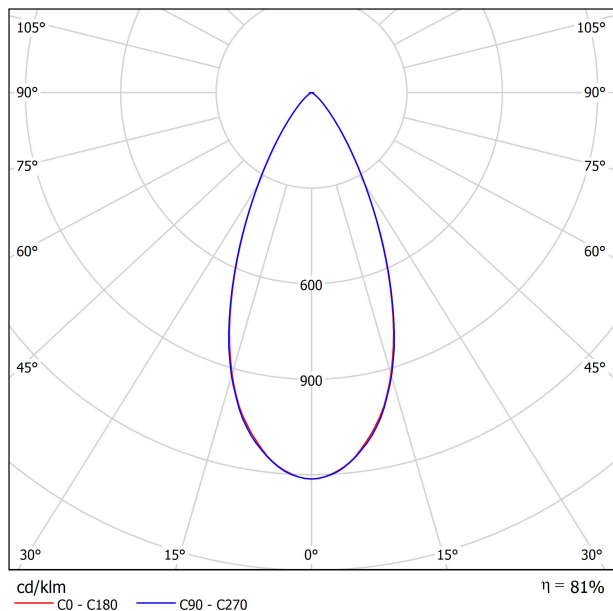

DIAGRAMME POLAIRE

DIAGRAMME CONIQUE

	PRODUCT
Model	Cord Accessory
Reference	02230000N
Colour	N ■ RAL9005
Category	Accessories

DIMENSIONAL DRAWING

48V SYSTEM TRACK 48V

TRACK 48V TRIMLESS

TRACK 48V TRIMLESS 1m	A338-01-00-	WT	N
TRACK 48V TRIMLESS 2m	A338-02-00-	WT	N
TRACK 48V TRIMLESS 3m	A338-03-00-	WT	N
TRACK 48V TRIMLESS Corner 90° One Plane	A338-06-00-	WT	N
TRACK 48V TRIMLESS Corner 90° Two Planes	A338-07-00-	WT	N