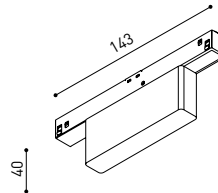

TRACK 48V Wireless Control

0434-01-31- | W | N | Casambi/AAG Stucchi App