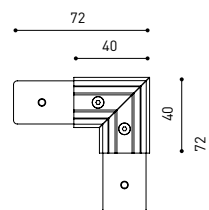

TRACK 48V SURFACE SHORT Corner 90° One Plane

*Electrical connection not included