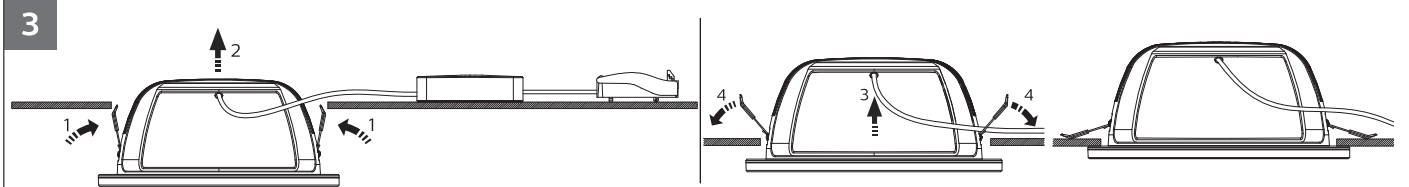

9290031653
9290031654

9290031655
9290031656

Model name	Hole size
9290031653 9290031654	∅150mm
9290031655 9290031656	∅200mm

1

3241 658 56072

© 2021 Signify Holding
©ignify

2a

2b

3

EN Please read this manual carefully before using the product.

- For indoor use only.
- Do not switch on before complete installation.
- The luminaire shall be installed by a qualified electrician and wired in accordance with the latest IEE electrical regulations or the national requirements.
- The external flexible cable or cord of this luminaire cannot be replaced; if the cord is damaged, the luminaire shall be destroyed.
- The luminaire is complied with IEC 60598.
- Luminaire must not be used or stored in corrosive environment where hazardous materials such as Sulphur, Chlorine, phthalates, etc, are present.
- Non-replaceable light source: The light source of this luminaire is not replaceable; when the light source reaches its end of life the whole luminaire shall be replaced.
- This product contains a light source of energy efficiency class F.
- The product is not suitable for covering with thermally insulating material.