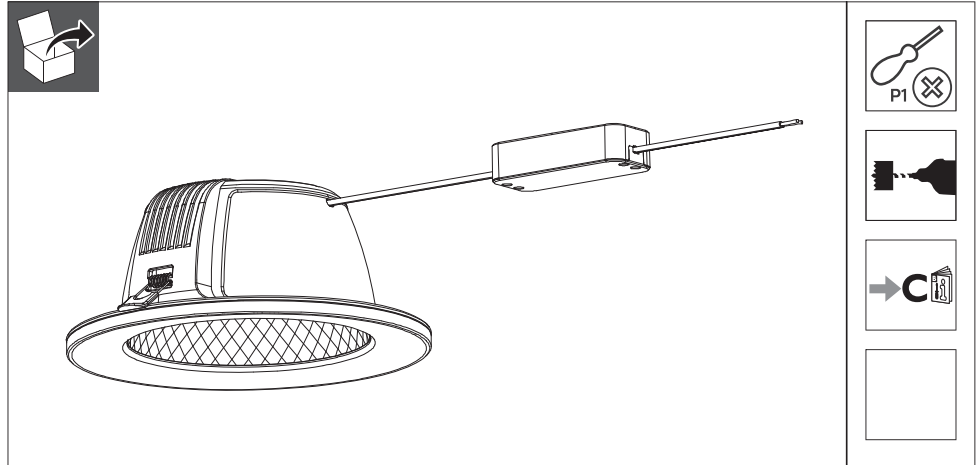

PHILIPS

Ledinaire

DN070B

Model Name	Product Description	Lum. Power	Total Lumen	Beam Angle	CCT	CRI	∅ mm	Vol./Freq.	Dimmable	kg
9290031653	DN070B LED12/830 12W 220-240V D150 RD EU	12W	1200	60°	3000K	>80	150mm	220-240V ~, 50/60Hz	No	0.44
9290031654	DN070B LED12/840 12W 220-240V D150 RD EU		1200		4000K					0.44
9290031655	DN070B LED24/830 24W 220-240V D200 RD EU	24W	2400		3000K		200mm			0.66
9290031656	DN070B LED24/840 24W 220-240V D200 RD EU		2400		4000K					0.66

9290031653
9290031654

9290031655
9290031656

Model name	Hole size
9290031653 9290031654	∅150mm
9290031655 9290031656	∅200mm

1

3241 658 56072

© 2021 Signify Holding
©ignify

2a

2b

3

EN Please read this manual carefully before using the product.

- For indoor use only.
- Do not switch on before complete installation.
- The luminaire shall be installed by a qualified electrician and wired in accordance with the latest IEE electrical regulations or the national requirements.
- The external flexible cable or cord of this luminaire cannot be replaced; if the cord is damaged, the luminaire shall be destroyed.
- The luminaire is complied with IEC 60598.
- Luminaire must not be used or stored in corrosive environment where hazardous materials such as Sulphur, Chlorine, phthalates, etc, are present.
- Non-replaceable light source: The light source of this luminaire is not replaceable; when the light source reaches its end of life the whole luminaire shall be replaced.
- This product contains a light source of energy efficiency class F.
- The product is not suitable for covering with thermally insulating material.