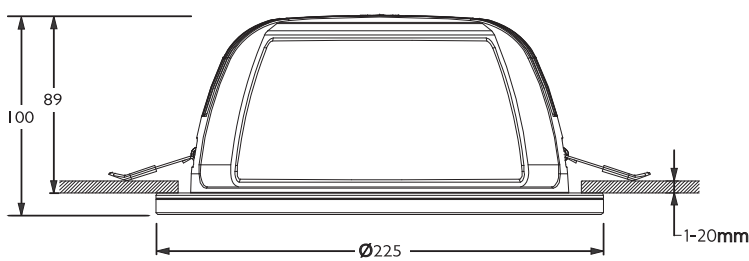

PHILIPS

Ledinaire

DN070B

Model Name	Product Description	Lum. Power	Total Lumen	Beam Angle	CCT	CRI	∅ mm	Vol./Freq.	Dimmable	kg
9290031653	DN070B LED12/830 12W 220-240V D150 RD EU	12W	1200	60°	3000K	>80	150mm	220-240V ~, 50/60Hz	No	0.44
9290031654	DN070B LED12/840 12W 220-240V D150 RD EU		1200		4000K					0.44
9290031655	DN070B LED24/830 24W 220-240V D200 RD EU	24W	2400		3000K		200mm			0.66
9290031656	DN070B LED24/840 24W 220-240V D200 RD EU		2400		4000K					0.66

9290031653
9290031654

9290031655
9290031656

Model name	Hole size
9290031653 9290031654	∅150mm
9290031655 9290031656	∅200mm

1

3241 658 56072

© 2021 Signify Holding
©ignify

2a

2b