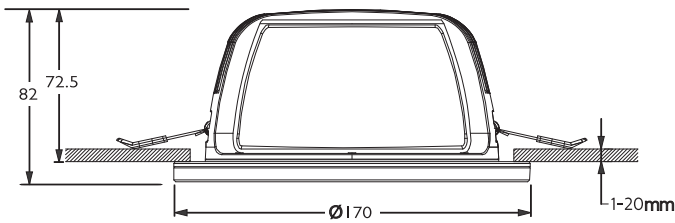

PHILIPS

Ledinaire

DN070B

Model Name	Product Description	Lum. Power	Total Lumen	Beam Angle	CCT	CRI	∅ mm	Vol./Freq.	Dimmable	kg
9290031653	DN070B LED12/830 12W 220-240V D150 RD EU	12W	1200	60°	3000K	>80	150mm	220-240V ~, 50/60Hz	No	0.44
9290031654	DN070B LED12/840 12W 220-240V D150 RD EU		1200		4000K					0.44
9290031655	DN070B LED24/830 24W 220-240V D200 RD EU	24W	2400		3000K		200mm			0.66
9290031656	DN070B LED24/840 24W 220-240V D200 RD EU		2400		4000K					0.66

9290031653
9290031654

9290031655
9290031656

Model name	Hole size
9290031653 9290031654	∅150mm
9290031655 9290031656	∅200mm

1

3241 658 56072

© 2021 Signify Holding
©ignify

2a

2b