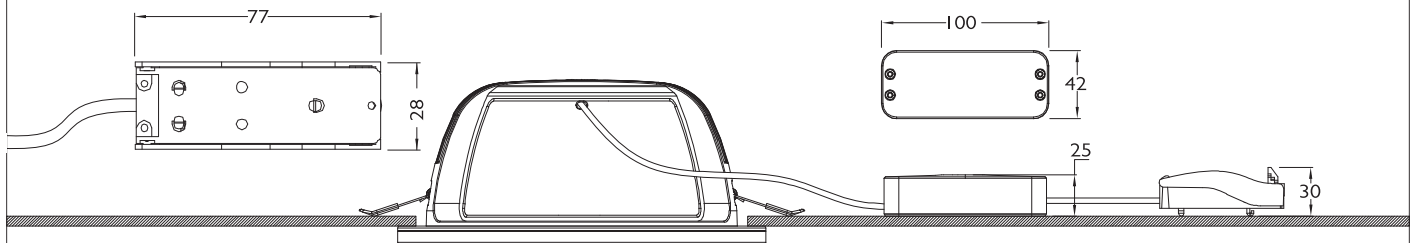

PHILIPS

Ledinaire

DN070B

Model Name	Product Description	Lum. Power	Total Lumen	Beam Angle	CCT	CRI	∅ mm	Vol./Freq.	Dimmable	kg
9290031653	DN070B LED12/830 12W 220-240V D150 RD EU	12W	1200	60°	3000K	>80	150mm	220-240V ~, 50/60Hz	No	0.44
9290031654	DN070B LED12/840 12W 220-240V D150 RD EU		1200		4000K					0.44
9290031655	DN070B LED24/830 24W 220-240V D200 RD EU	24W	2400		3000K		200mm			0.66
9290031656	DN070B LED24/840 24W 220-240V D200 RD EU		2400		4000K					0.66

9290031653
9290031654

9290031655
9290031656

Model name	Hole size
9290031653 9290031654	∅150mm
9290031655 9290031656	∅200mm

1

3241 658 56072

© 2021 Signify Holding
©ignify

2a

2b