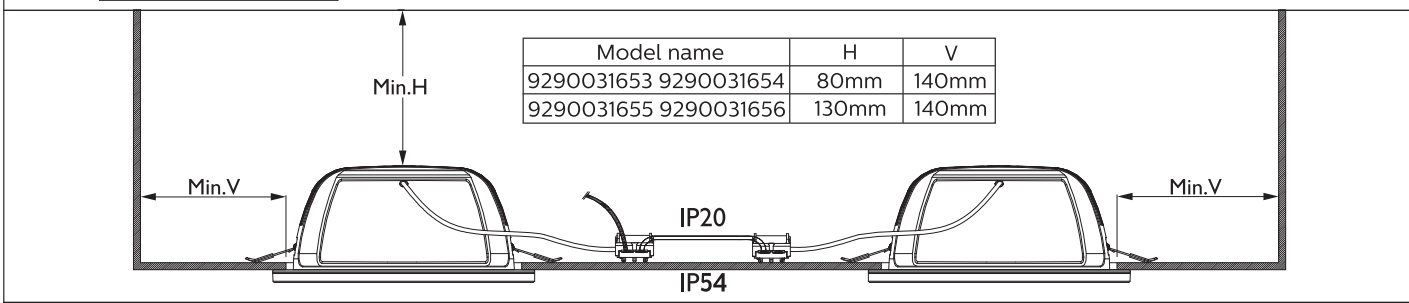

9290031653
9290031654

9290031655
9290031656

Model name	Hole size
9290031653 9290031654	∅150mm
9290031655 9290031656	∅200mm

1

3241 658 56072

© 2021 Signify Holding
©ignify

2a

2b

3

EN Please read this manual carefully before using the product.

- For indoor use only.
- Do not switch on before complete installation.
- The luminaire shall be installed by a qualified electrician and wired in accordance with the latest IEE electrical regulations or the national requirements.
- The external flexible cable or cord of this luminaire cannot be replaced; if the cord is damaged, the luminaire shall be destroyed.
- The luminaire is complied with IEC 60598.
- Luminaire must not be used or stored in corrosive environment where hazardous materials such as Sulphur, Chlorine, phthalates, etc, are present.
- Non-replaceable light source: The light source of this luminaire is not replaceable; when the light source reaches its end of life the whole luminaire shall be replaced.
- This product contains a light source of energy efficiency class F.
- The product is not suitable for covering with thermally insulating material.