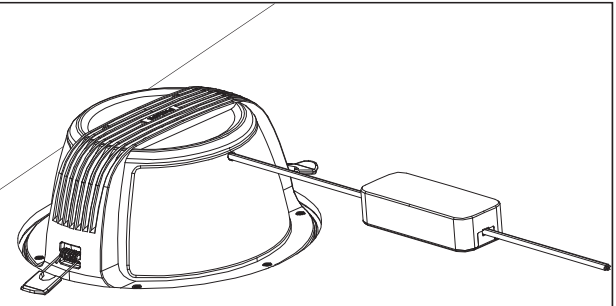

PHILIPS

Ledinaire

DN070B

Model Name	Product Description	Lum. Power	Total Lumen	Beam Angle	CCT	CRI	∅ mm	Vol./Freq.	Dimmable	kg
9290031653	DN070B LED12/830 12W 220-240V D150 RD EU	12W	1200	60°	3000K	>80	150mm	220-240V ~, 50/60Hz	No	0.44
9290031654	DN070B LED12/840 12W 220-240V D150 RD EU		1200		4000K					0.44
9290031655	DN070B LED24/830 24W 220-240V D200 RD EU	24W	2400		3000K		200mm			0.66
9290031656	DN070B LED24/840 24W 220-240V D200 RD EU		2400		4000K					0.66

9290031653
9290031654

9290031655
9290031656

Model name	Hole size
9290031653 9290031654	∅150mm
9290031655 9290031656	∅200mm

1

3241 658 56072

© 2021 Signify Holding
©ignify

2a

2b

3

EN Please read this manual carefully before using the product.

- For indoor use only.
- Do not switch on before complete installation.
- The luminaire shall be installed by a qualified electrician and wired in accordance with the latest IEE electrical regulations or the national requirements.
- The external flexible cable or cord of this luminaire cannot be replaced; if the cord is damaged, the luminaire shall be destroyed.
- The luminaire is complied with IEC 60598.
- Luminaire must not be used or stored in corrosive environment where hazardous materials such as Sulphur, Chlorine, phthalates, etc, are present.
- Non-replaceable light source: The light source of this luminaire is not replaceable; when the light source reaches its end of life the whole luminaire shall be replaced.
- This product contains a light source of energy efficiency class F.
- The product is not suitable for covering with thermally insulating material.