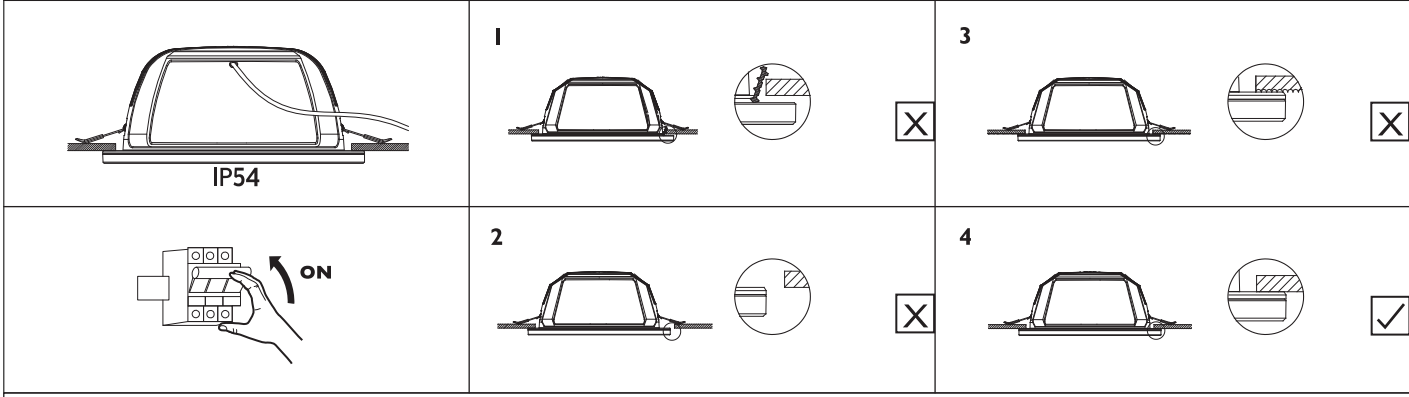

9290031653
9290031654

9290031655
9290031656

Model name	Hole size
9290031653 9290031654	∅150mm
9290031655 9290031656	∅200mm

1

3241 658 56072

© 2021 Signify Holding
©ignify

2a

2b

3

EN Please read this manual carefully before using the product.

- For indoor use only.
- Do not switch on before complete installation.
- The luminaire shall be installed by a qualified electrician and wired in accordance with the latest IEE electrical regulations or the national requirements.
- The external flexible cable or cord of this luminaire cannot be replaced; if the cord is damaged, the luminaire shall be destroyed.
- The luminaire is complied with IEC 60598.
- Luminaire must not be used or stored in corrosive environment where hazardous materials such as Sulphur, Chlorine, phthalates, etc, are present.
- Non-replaceable light source: The light source of this luminaire is not replaceable; when the light source reaches its end of life the whole luminaire shall be replaced.
- This product contains a light source of energy efficiency class F.
- The product is not suitable for covering with thermally insulating material.