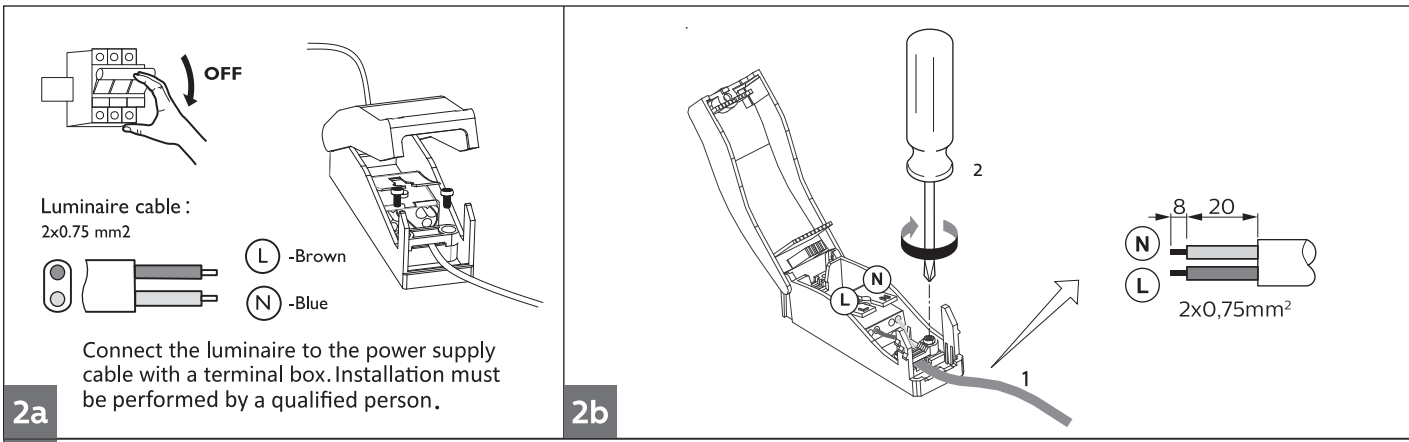

PHILIPS

Ledinaire

DN070B

Model Name	Product Description	Lum. Power	Total Lumen	Beam Angle	CCT	CRI	∅ mm	Vol./Freq.	Dimmable	kg
9290031653	DN070B LED12/830 12W 220-240V D150 RD EU	12W	1200	60°	3000K	>80	150mm	220-240V ~, 50/60Hz	No	0.44
9290031654	DN070B LED12/840 12W 220-240V D150 RD EU		1200		4000K					0.44
9290031655	DN070B LED24/830 24W 220-240V D200 RD EU	24W	2400		3000K		200mm			0.66
9290031656	DN070B LED24/840 24W 220-240V D200 RD EU		2400		4000K					0.66

9290031653
9290031654

9290031655
9290031656

Model name	Hole size
9290031653 9290031654	∅150mm
9290031655 9290031656	∅200mm

1

3241 658 56072

© 2021 Signify Holding
©ignify

2a

2b

3

EN Please read this manual carefully before using the product.

- For indoor use only.
- Do not switch on before complete installation.
- The luminaire shall be installed by a qualified electrician and wired in accordance with the latest IEE electrical regulations or the national requirements.
- The external flexible cable or cord of this luminaire cannot be replaced; if the cord is damaged, the luminaire shall be destroyed.
- The luminaire is complied with IEC 60598.
- Luminaire must not be used or stored in corrosive environment where hazardous materials such as Sulphur, Chlorine, phthalates, etc, are present.
- Non-replaceable light source: The light source of this luminaire is not replaceable; when the light source reaches its end of life the whole luminaire shall be replaced.
- This product contains a light source of energy efficiency class F.
- The product is not suitable for covering with thermally insulating material.