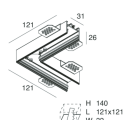

This technical data sheet is owned by Novalux S.r.l., all rights reserved. Novalux S.r.l. reserves the right to make changes without prior notice.

P-30 PCB

105871.01

novalux
ITALIAN LIGHTING DESIGN SINCE 1948

COMPLETION ACCESSORIES

P-30: COPPIA TESTATE STRIP/INCASSO BIA

103316.01

P-30: ANGOLO L INCASSO BIANCO

103328.01

P-30: COVER ANGOLO L BIANCO

103329.01

P-30: ANGOLO T INCASSO BIANCO