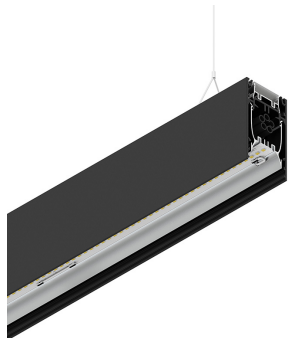

## Features

Use: Indoor  
Type of installation: SUSPENDED  
Emission: DIRECT/INDIRECT  
Optics: OPAL  
Colour: BLACK  
Dimming: DALI  
Emergency: NO  
L: 2240mm  
A: 53mm  
H: 92mm  
Made in: ITALY  
Warranty: 5 years  
Weight: 8kg

## Tech data

Luminaire input power: 105.9W  
Luminaire luminous flux: 8835lm  
Indirect luminous flux: 4951lm  
IP: 40  
Insulation class: I  
Supply voltage: 220-240V 50/60Hz  
SELV: Si