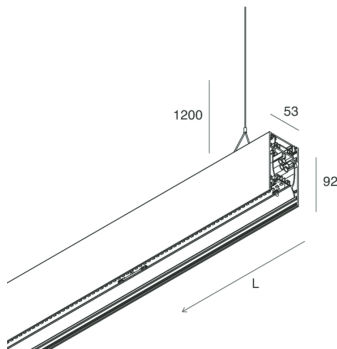

## Features

Use: Indoor  
Type of installation: SUSPENDED  
Emission: DIRECT/INDIRECT  
Optics: OPAL  
Colour: BLACK  
Dimming: DALI  
Emergency: NO  
L: 2240mm  
A: 53mm  
H: 92mm  
Made in: ITALY  
Warranty: 5 years  
Weight: 8kg