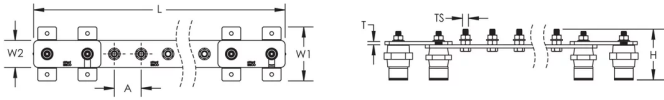

Unit Weight: 3,07-kg

ADDITIONAL PRODUCT DETAILS

Tinned finish is 8 microns according to ASTM B545 Service Class "C" for corrosive environments.

DIAGRAMS

AVERTISSEMENT

Les produits nVent doivent être installés et utilisés conformément aux consignes figurant dans les fiches d'instructions et les documents de formation des produits nVent. Les fiches d'instructions sont disponibles à l'adresse suivante: www.nvent.com et auprès de votre représentant du service client nVent. Une mauvaise installation, une utilisation incorrecte, une application erronée ou toute autre forme de non-respect scrupuleux des instructions et avertissements de nVent peuvent entraîner un dysfonctionnement du produit, des dommages matériels, des lésions corporelles graves et le décès et/ou annuler votre garantie.

Amérique du Nord

+1.800.753.9221
Option 1 – Customer Care
Option 2 – Technical Support

Europe

Netherlands:
+31 800-0200135
France:
+33 800 901 793

Europe

Germany:
800 1890272
Other Countries:
+31 13 5835404