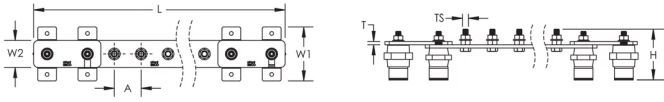

Unit Weight: 7,34-kg

ADDITIONAL PRODUCT DETAILS

Tinned finish is 8 microns according to ASTM B545 Service Class "C" for corrosive environments.

DIAGRAMS

AVERTISSEMENT

Les produits nVent doivent être installés et utilisés conformément aux consignes figurant dans les fiches d'instructions et les documents de formation des produits nVent. Les fiches d'instructions sont disponibles à l'adresse suivante: www.nvent.com et auprès de votre représentant du service client nVent. Une mauvaise installation, une utilisation incorrecte, une application erronée ou toute autre forme de non-respect scrupuleux des instructions et avertissements de nVent peuvent entraîner un dysfonctionnement du produit, des dommages matériels, des lésions corporelles graves et le décès et/ou annuler votre garantie.

Amérique du Nord

+1.800.753.9221

Option 1 – Customer Care

Option 2 – Technical Support

Europe

Netherlands:

+31 800-0200135

France:

+33 800 901 793

Europe

Germany:

800 1890272

Other Countries:

+31 13 5835404