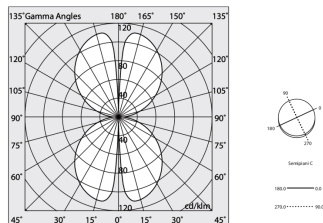

HALOS MINI

107346.22

novalux
ITALIAN LIGHTING DESIGN SINCE 1948

Features

Use: Indoor
Type of installation: SUSPENDED
Emission: INTERNAL
Optics: OPAL
Colour: GOLD
Dimming: WITH ACCESSORY
Emergency: NO
L: Ø1440mm
A: 20mm
H: 30mm
Made in: ITALY
Warranty: 5 years
Weight: 8kg

Tech data

Luminaire input power: 76.7W
Luminaire luminous flux: 4131lm
IP: 40
Insulation class: III
Supply voltage: MAX 1.4A
IK: 3
SELV: Si

Source

Light source: LED
Source power: 72W
Source luminous flux: 10968lm
Colour temperature: 4000K
CRI: >90
Colour tolerance: 3 Step MacAdam
LED lifespan: 50000h L80 B20

Compliance

CEI EN 60598-1:2015 + A11:2009. IEC 60598-2:2015 2-1

Standards

Photobiological risk: RISK GROUP 0 Certified fixture in EXEMPT GROUP, in accordance with CEI EN 62471:2010-01, IEC TR 62778:2014.

CAM edilizia: The product complies with the requirements for public buildings, ministerial decree of 23rd June 2022 n.256.

[View more product info](#)

Novalux S.r.l. via Marzabotto, 2 40050 Funo di Argelato (BO) Italy
Tel: +39 051 860558 · Fax +39 051 6647859 · Mail: info@novalux.it · VAT number 00536541204 · novalux.com
Company subject to the management and coordination by SLV GmbH

This technical data sheet is owned by Novalux S.r.l., all rights reserved. Novalux S.r.l. reserves the right to make changes without prior notice.