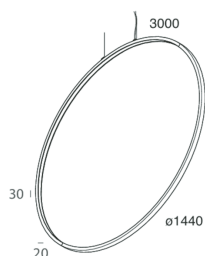

HALOS MINI

107346.22

novalux
ITALIAN LIGHTING DESIGN SINCE 1948

Features

Use: Indoor
Type of installation: SUSPENDED
Emission: INTERNAL
Optics: OPAL
Colour: GOLD
Dimming: WITH ACCESSORY
Emergency: NO
L: Ø1440mm
A: 20mm
H: 30mm
Made in: ITALY
Warranty: 5 years
Weight: 8kg