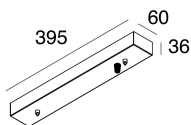

HALOS MINI

107346.22

novalux
ITALIAN LIGHTING DESIGN SINCE 1948

MOUNTING ACCESSORIES

HALOS MINI VERT: ROS. ALIM. REM. BIA

107347.01

HALOS MINI VERT: ROS. ALIM. REM. ORO

107347.22

ELECTRICAL ACCESSORIES

HALOS: 1440 ALIMENTATORE ON-OFF

105109.99

HALOS MINI VERT: ROSONE ON/OFF 482 BIA

107326.01

HALOS MINI VERT: ROSONE ON/OFF 482 ORO

107326.22

DIMMABLE ACCESSORIES

HALOS: 1440 ALIMENTATORE DALI-PUSH

105110.99