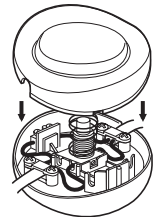

MONTAGE

LE12926AA
© Legrand 2017