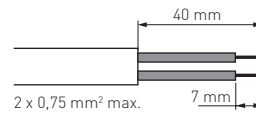

RECOMMANDATIONS

2 A - 230 V~ - 460 W maxi