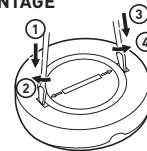

INTERRUPTEUR À PIED POUR LAMPE - NOIR

0 911 73

legrand

Permet de commander une lampe de chevet, de bureau, un lampadaire...
par commande au pied

2 ans
GARANTIE

Made in France

legrand

Pro & Consumer service
BP 30076 - 87002 LIMOGES CEDEX
FRANCE
www.legrand.com

Design and Quality by LEGRAND (France)

RECOMMANDATIONS

2 A - 230 V~ - 460 W maxi

DEMONTAGE

MONTAGE

LE12926AA
© Legrand 2017