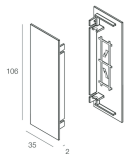

[View more product info](#)

RECTA

111409.21

novalux
ITALIAN LIGHTING DESIGN SINCE 1948

COMPLETION ACCESSORIES

RECTA: COPPIA TESTATE CP

111428.21

Novalux S.r.l. via Marzabotto, 2 40050 Funo di Argelato (BO) Italy
Tel: +39 051 860558 · Fax +39 051 6647859 · Mail: info@novalux.it · VAT number 00536541204 · novalux.com
Company subject to the management and coordination by SLV GmbH