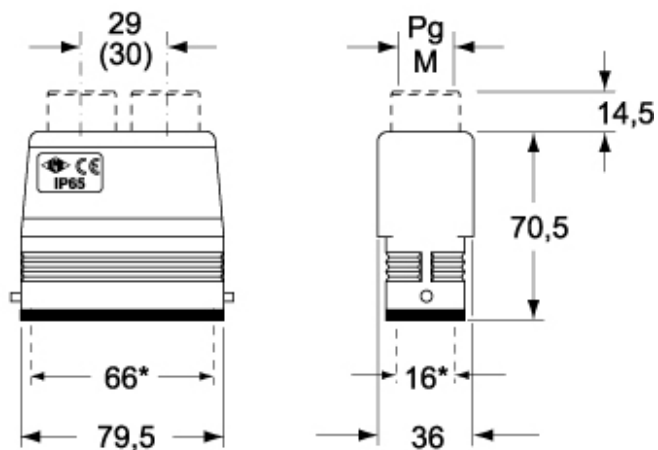

Part number

MAV 16.225

Catalogue drawings

CZAV L2 - (MZAV L2) - [MZFV L2]

CAV - MAV - MFV