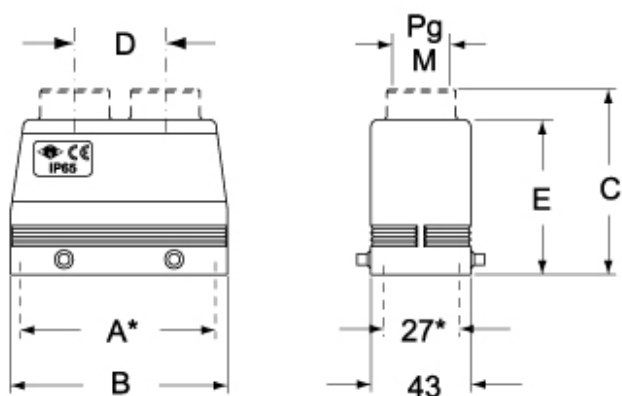

# MAV 16.225

Hood, C-TYPE series, with 4 pegs, M25 x 2 double top cable entry, size "77.27", high construction

Product description	
Product type	Hood
Series	C-TYPE
Closing type	With 4 pegs
Size	Size 77.27
Cable entry	Double top cable entry with adapter M25 x 2
Specification	High construction
Technical data	
IP degree of protection	IP65 / IP66 / IP69
Further technical details	
Weight	286,00 g
Operating temperature range (min, max)	-40°C...+125°C

Material properties	
Colour	RAL 7040 grey
RoHs conformity	Compliant with exemption 6(c): copper alloy containing up to 4% lead by weight
China RoHs - EFUP	50
REACH SVHC substances	Yes Lead
SCIP number	15deaf78-e939-4401-a0b0-e2228ca32a03
Approvals / Standards	
Certifications	DNV, BV
UL	ECBT2
cUL	ECBT8
General ordering information	
EAN13 code	8015747052603
eCl@ss 8.1	27440202
ETIM 7.0	EC000437
Packaging Information	
Packaging length	190,00 mm
Packaging height	140,00 mm
Packaging width	290,00 mm
Packaging weight	2,87 kg
Packaging volume	7,71 dm <sup>3</sup>
Packaging description	Carton box
Packaging quantity	10 Pcs
Packaging EAN code	8015747262118
Sub-packaging weight	1,44 kg
Sub-packaging description	Plastic packaging
Sub-packaging quantity	5 Pcs
Sub-packaging EAN barcode	8015747052610

# MAV 16.225

Catalogue drawings

**CZAV L2 - (MZAV L2) - [MZFV L2]**

**CAV - MAV - MFV**

## Notes

Dimensions shown in mm are not binding and may be changed without notice.