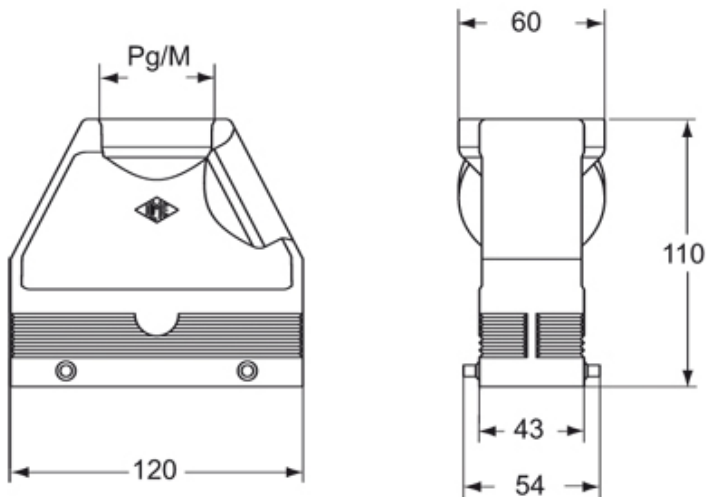

Part number

MIV 24.40

Hood, C-TYPE series, with 4 pegs, M40 top cable entry, size "104.27", high construction, inclined

Product description

Product type	Hood
Series	C-TYPE
Closing type	With 4 pegs
Size	Size 104.27
Cable entry	Top cable entry M40
Specification	High construction, inclined

Technical data

IP degree of protection	IP65 / IP66 / IP69
--------------------------------	--------------------

Further technical details

Weight	320,00 g
Operating temperature range (min, max)	-40°C...+125°C

Part number

MIV 24.40

Catalogue drawings

CIV MIV

Notes

Dimensions shown in mm are not binding and may be changed without notice.
