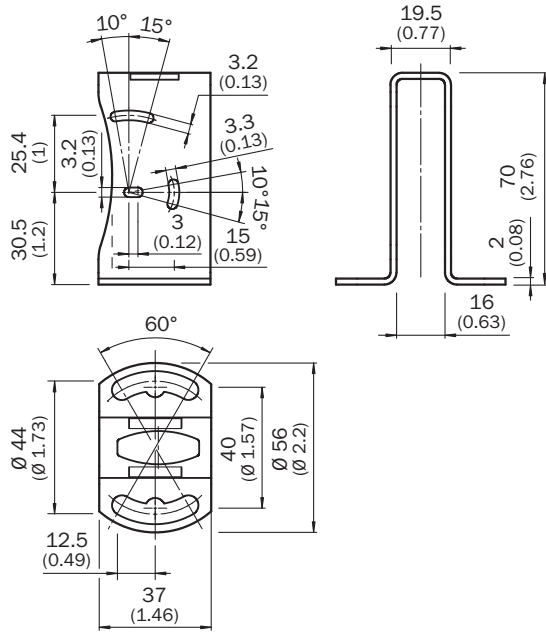

BEF-SW-W4S

SICK
Sensor Intelligence.

Ordering information

Type	Part no.
BEF-SW-W4S	2051497

Other models and accessories → www.sick.com/

Detailed technical data

Technical specifications

Accessory group	Device protection (mechanical)
Accessory family	Protective housings and protective pipes
Suitable for	W4S W8, W100, G6
Material	Stainless steel 1.4571
Items supplied	Mounting hardware included
Description	Safety bracket for floor mounting

Dimensional drawing (Dimensions in mm (inch))

SICK AT A GLANCE

SICK is one of the leading manufacturers of intelligent sensors and sensor solutions for industrial applications. A unique range of products and services creates the perfect basis for controlling processes securely and efficiently, protecting individuals from accidents and preventing damage to the environment.