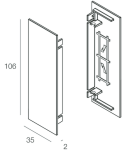

RECTA

111418.01

novalux
ITALIAN LIGHTING DESIGN SINCE 1948

COMPLETION ACCESSORIES

RECTA: COPPIA TESTATE BI

111428.01