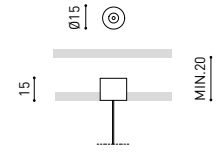

FASTENING
STEEL CABLE TRIMLESS*
A023-00-05- | W | N |