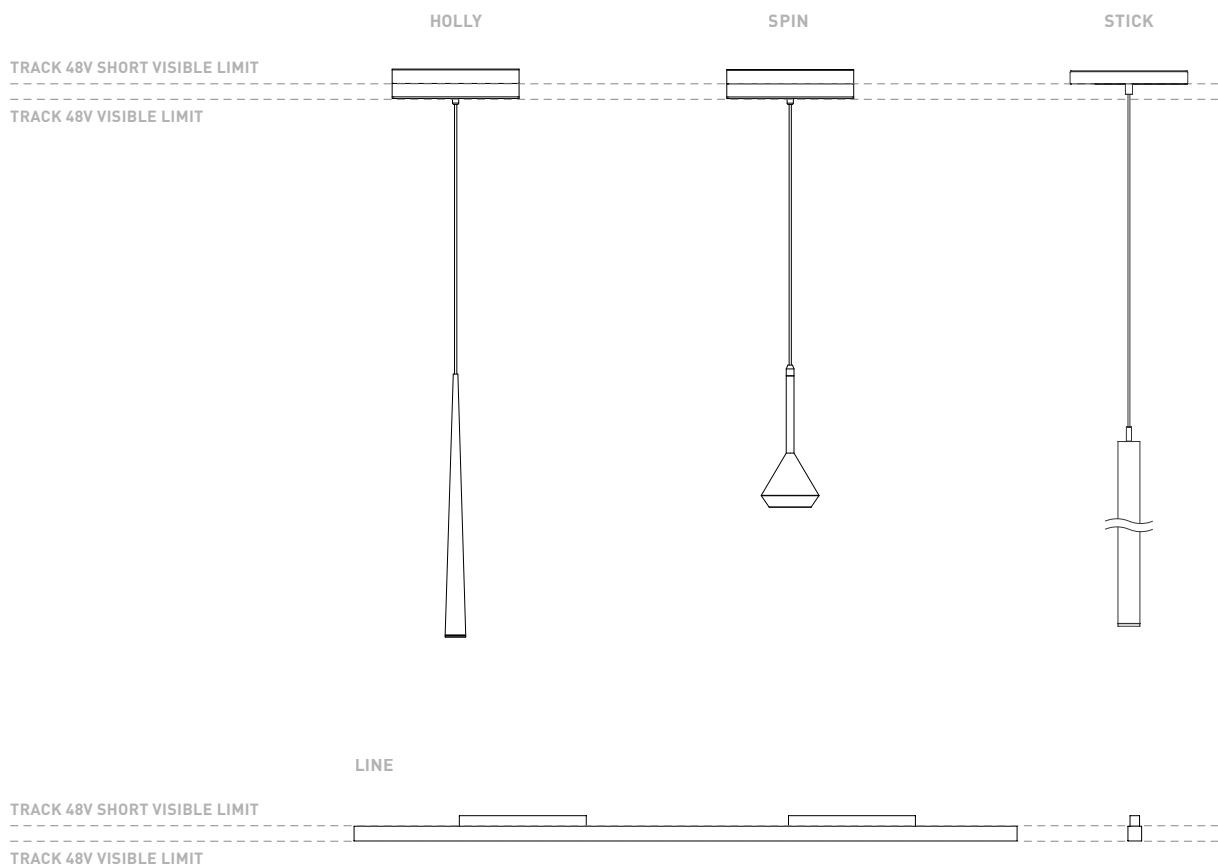

COMPATIBILITY ACCORDING TO TYPE OF TRACK

TRACK 48V & TRACK 48V SURFACE SHORT

Order with *The 2019 Collection* codes. Products with one single version for both tracks