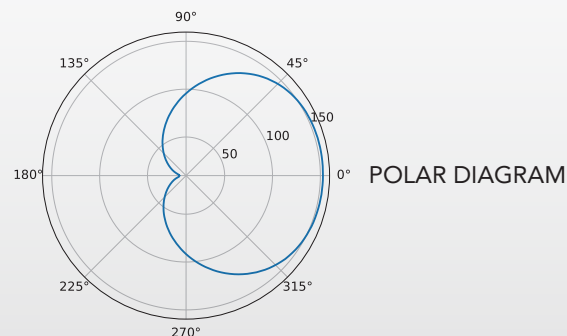

SPECTRAL POWER DISTRIBUTION

Model Number	Product Code	CCT (K)	Total Flux (Lm)	Beam Angle (°)	Halogen Equiv (W)**	Efficacy (Lm/W)	CRI/R9	White Point (McA)
--------------	--------------	---------	-----------------	----------------	---------------------	-----------------	--------	-------------------