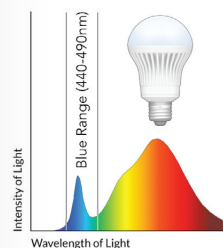

FLICKER

Soraa lamps demonstrate low levels of flicker in both dimmed and undimmed states.

THERMALLY COMPATIBLE

Suitable for use in fully enclosed fixtures, subject to the maximum heatsink temperature limits stated in this data sheet. A list of qualified enclosed fixtures can be found at www.soraa.com/resources. Soraa lamps are designed to safely turn down in any thermal environment not conducive to minimum airflow or proper ventilation.

Faded colors and whites

SLEEP LED – reduced blue, unnatural yellow

Unnatural yellow tint

SORAA ZEROBLUE LED – soft white light with no blue

Beautiful colors and whites

SORAA healthy™

LIFETIME AND WARRANTY

Rated lifetime to L70: 25,000 hours
 Warranty: 3 years or 25,000 hours whichever comes first
 Detailed warranty information available at:
sora.com/resources/legal