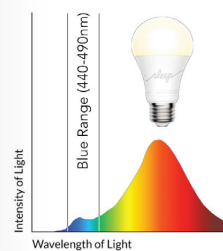

ELECTRICALLY COMPATIBLE

Works with trailing edge and leading edge phase cut dimmers. A list of compatible dimmers and transformers can be found at www.soraa.com/resources/compatibility.

STANDARD LED – large blue peak

Faded colors and whites

SLEEP LED – reduced blue, unnatural yellow

Unnatural yellow tint

SORAA ZEROBLUE LED – soft white light with no blue

Beautiful colors and whites

SORAA healthy™

LIFETIME AND WARRANTY

Rated lifetime to L70: 25,000 hours
 Warranty: 3 years or 25,000 hours whichever comes first
 Detailed warranty information available at:
sora.com/resources/legal