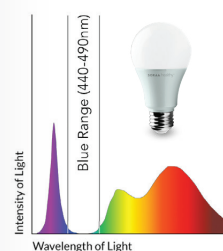

ELECTRICALLY COMPATIBLE

Works with trailing edge and leading edge phase cut dimmers. A list of compatible dimmers and transformers can be found at www.soraa.com/resources/compatibility.

STANDARD LED – large blue peak

Faded colors and whites

SLEEP LED – reduced blue, unnatural yellow

Unnatural yellow tint

SORAA ZEROBLUE LED – soft white light with no blue

Beautiful colors and whites

SORAA healthy™

LIFETIME AND WARRANTY

Rated lifetime to L70: 25,000 hours
 Warranty: 3 years or 25,000 hours whichever comes first
 Detailed warranty information available at:
sora.com/resources/legal