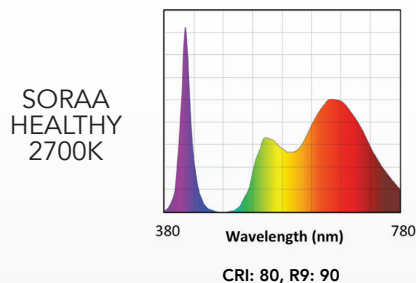

SPECTRAL POWER DISTRIBUTION

Model Number	Product Code	CCT (K)	Total Flux (Lm)	Beam Angle (°)	Halogen Equiv (W)**	Efficacy (Lm/W)	CRI/R9	White Point (McA)
--------------	--------------	---------	-----------------	----------------	---------------------	-----------------	--------	-------------------