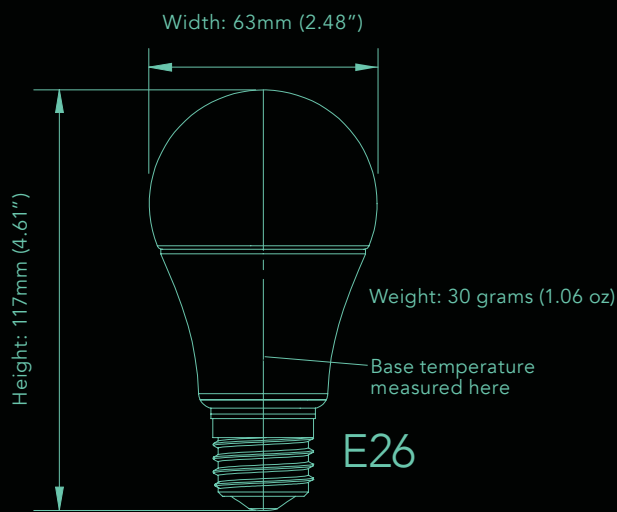

SPECTRAL POWER DISTRIBUTION

Model Number	Product Code	CCT (K)	Total Flux (Lm)	Beam Angle (°)	Halogen Equiv (W)**	Efficacy (Lm/W)	CRI/R9	White Point (McA)
--------------	--------------	---------	-----------------	----------------	---------------------	-----------------	--------	-------------------