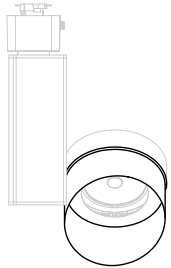

50 mm (2") Snoot

100 mm (4") Snoot

50 mm (2") Wall Wash

100 mm (4") Wall Wash

Ordering Information Sample Number: ARSA50-W

Series

- ARSA50** Soraa Arc Snoot 50mm
- ARSA100** Soraa Arc Snoot 100mm
- ARWA50** Soraa Arc Wall Wash 50mm
- ARWA100** Soraa Arc Wall Wash 100mm

Finish

- B** Black
- W** White
- S** Silver
- C** Custom

W White

B Black

S Silver

Soraa SNAP
Compatible

Soraa Arc™ accessories extend the capabilities of Soraa Arc luminaires with Snoot and Wall Wash. They can be used in combination with Soraa Snap accessories, and are available in custom colors upon request.