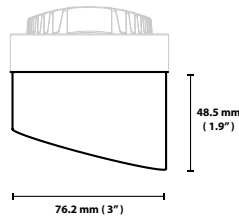

50 mm (2") Snoot

100 mm (4") Snoot

50 mm (2") Wall Wash

100 mm (4") Wall Wash

Ordering Information Sample Number: ARSA50-W

Series

- ARSA50** Soraa Arc Snoot 50mm
- ARSA100** Soraa Arc Snoot 100mm
- ARWA50** Soraa Arc Wall Wash 50mm
- ARWA100** Soraa Arc Wall Wash 100mm