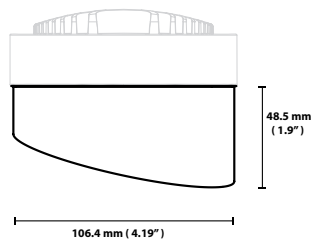

50 mm (2") Snoot

100 mm (4") Snoot

50 mm (2") Wall Wash

100 mm (4") Wall Wash

Ordering Information Sample Number: ARSA50-W

Series

- ARSA50** Soraa Arc Snoot 50mm
- ARSA100** Soraa Arc Snoot 100mm
- ARWA50** Soraa Arc Wall Wash 50mm
- ARWA100** Soraa Arc Wall Wash 100mm