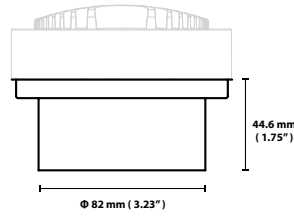

50 mm (2") Snoot

100 mm (4") Snoot

50 mm (2") Wall Wash

100 mm (4") Wall Wash

Ordering Information Sample Number: ARSA50-W

Series

- ARSA50** Soraa Arc Snoot 50mm
- ARSA100** Soraa Arc Snoot 100mm
- ARWA50** Soraa Arc Wall Wash 50mm
- ARWA100** Soraa Arc Wall Wash 100mm