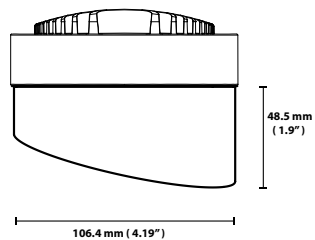

50 mm (2") Snoot

100 mm (4") Snoot

50 mm (2") Wall Wash

100 mm (4") Wall Wash

Ordering Information Sample Number: ARSA50-W

Series

- ARSA50** Soraa Arc Snoot 50mm
- ARSA100** Soraa Arc Snoot 100mm
- ARWA50** Soraa Arc Wall Wash 50mm
- ARWA100** Soraa Arc Wall Wash 100mm