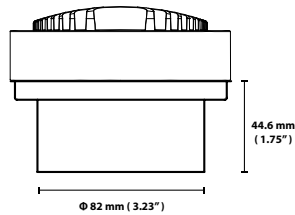

50 mm (2") Snoot

100 mm (4") Snoot

50 mm (2") Wall Wash

100 mm (4") Wall Wash

Ordering Information Sample Number: ARSA50-W

Series

- ARSA50** Soraa Arc Snoot 50mm
- ARSA100** Soraa Arc Snoot 100mm
- ARWA50** Soraa Arc Wall Wash 50mm
- ARWA100** Soraa Arc Wall Wash 100mm