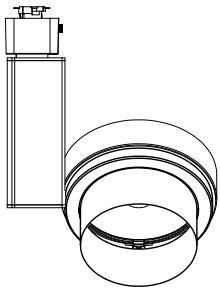

50 mm (2") Snoot

100 mm (4") Snoot

50 mm (2") Wall Wash

100 mm (4") Wall Wash

Ordering Information Sample Number: ARSA50-W

Series

- ARSA50** Soraa Arc Snoot 50mm
- ARSA100** Soraa Arc Snoot 100mm
- ARWA50** Soraa Arc Wall Wash 50mm
- ARWA100** Soraa Arc Wall Wash 100mm