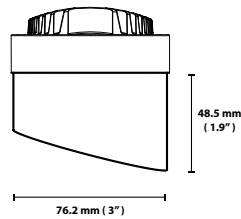

50 mm (2") Snoot

100 mm (4") Snoot

50 mm (2") Wall Wash

100 mm (4") Wall Wash

Ordering Information Sample Number: ARSA50-W

Series

- ARSA50** Soraa Arc Snoot 50mm
- ARSA100** Soraa Arc Snoot 100mm
- ARWA50** Soraa Arc Wall Wash 50mm
- ARWA100** Soraa Arc Wall Wash 100mm