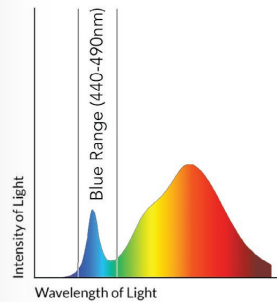

ZEROBLUE WITH 100% VISUAL APPEAL

STANDARD LED – large blue peak

Faded colors and whites