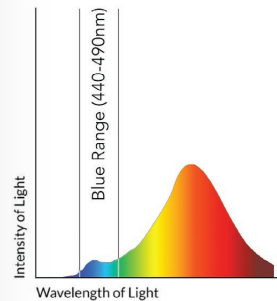

SLEEP LED – reduced blue, unnatural yellow

Unnatural yellow tint