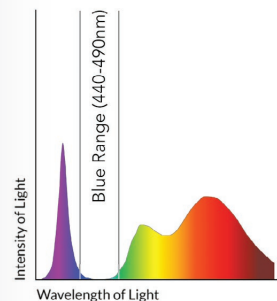

SORAA ZEROBLUE LED – soft white light with no blue

Beautiful colors and whites