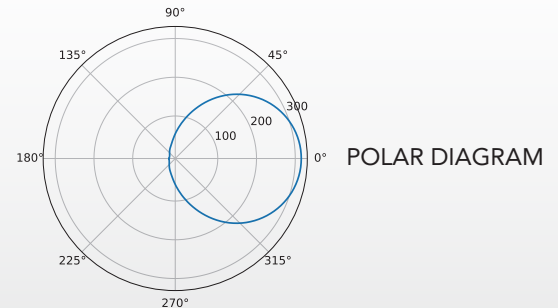

LIFETIME AND WARRANTY

Rated lifetime to L70: 25,000 hours
Warranty: 3 years or 25,000 hours whichever comes first
Detailed warranty information available at:
sora.com/resources/legal

LOCATION RATING

Suitable for damp locations
Not rated for use in wet locations, should not be exposed to liquid water (including condensation).

OPERATING TEMPERATURE

Minimum: -40° C (ambient)
Typical: 115° C - 120° C (lamp base)
Maximum: 125° C (lamp base)

ELECTRICAL SPECIFICATIONS

Wattage: 15W
Voltage: 120V +/- 12V
Frequency: 50/60 Hz
Power Factor: 0.95
Dimmability: <20%
Flicker Index: <0.08
Percent Flicker: <30%

CERTIFICATIONS

UL/CUL
FCC Title 47 Part 15B
RoHS

SPECTRAL POWER DISTRIBUTION

Model Number	Product Code	CCT (K)	Total Flux (Lm)	Beam Angle (°)	Halogen Equiv (W)**	Efficacy (Lm/W)	CRI/R9	White Point (McA)

HEALTHY SERIES

SH-BR30-15-27-01-X2	09984	2700	650	120°	50	48	80 / 90	3

*Specifications are at stable warm operating conditions (25°C ambient) **Energy Star Minimum
CCT = Correlated Color Temperature CRI = Color Rendering Index (Ra-8) White Point = White Point Accuracy in McA step

Soraa HEALTHY lamps are available in the following form factors: A60 – A19 – BR30 – MR16 – GU10 <https://www.soraa.com/products/lamps>