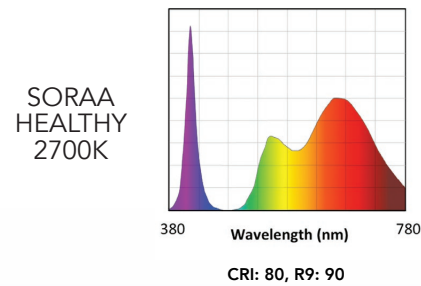

SPECTRAL POWER DISTRIBUTION