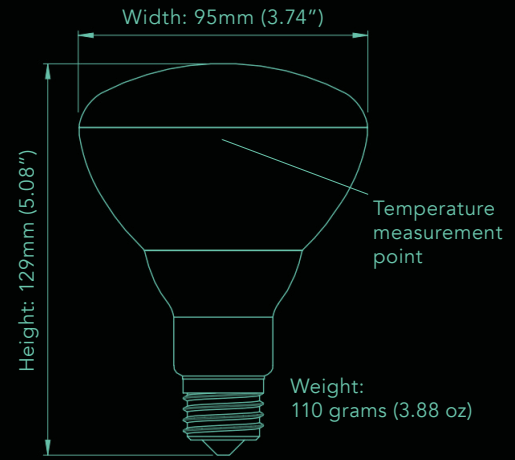

LIFETIME AND WARRANTY

Rated lifetime to L70: 25,000 hours
Warranty: 3 years or 25,000 hours whichever comes first
Detailed warranty information available at:
sora.com/resources/legal

LOCATION RATING

Suitable for damp locations
Not rated for use in wet locations, should not be exposed to liquid water (including condensation).

OPERATING TEMPERATURE

Minimum: -40° C (ambient)
Typical: 115° C - 120° C (lamp base)
Maximum: 125° C (lamp base)

ELECTRICAL SPECIFICATIONS

Wattage: 15W
Voltage: 120V +/- 12V
Frequency: 50/60 Hz
Power Factor: 0.95
Dimmability: <20%
Flicker Index: <0.08
Percent Flicker: <30%

CERTIFICATIONS

UL/CUL
FCC Title 47 Part 15B
RoHS