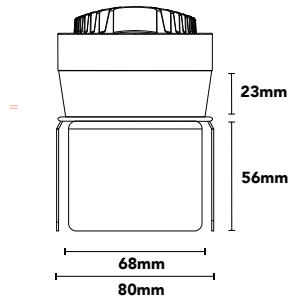

50 mm Barn Door