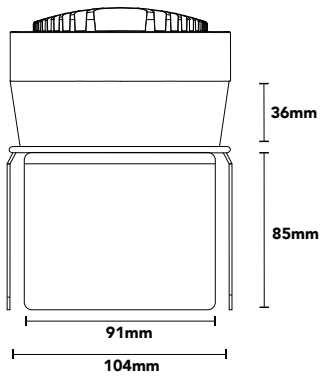

50 mm Snoot

100 mm Snoot

50 mm Wall Wash

100 mm Wall Wash

Ordering Information Sample Number: ARSA50-W

Series

- ARSA50** Soraa Arc Snoot 50mm
- ARSA100** Soraa Arc Snoot 100mm
- ARWA50** Soraa Arc Wall Wash 50mm
- ARWA100** Soraa Arc Wall Wash 100mm

50 mm Barn Door

100 mm Barn Door

Ordering Information Sample Number: ARBA50-W

Series	
ARBA50	Soraa Arc Barn Door 50mm
ARBA100	Soraa Arc Barn Door 100mm

Finish	
B	Black
B	Black

B
Black

Soraa SNAP
Compatible

Soraa Arc™ accessories extend the capabilities of Soraa Arc luminaires with Snoot, Wall Wash and Barn Door. They can be used in combination with Soraa Snap, and accessories, and are available in custom colors upon request.