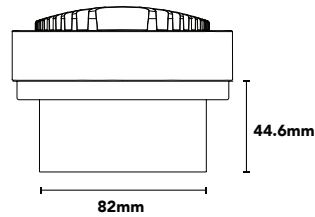

50 mm Snoot

100 mm Snoot

50 mm Wall Wash

100 mm Wall Wash

Ordering Information Sample Number: ARSA50-W

Series

- ARSA50** Soraa Arc Snoot 50mm
- ARSA100** Soraa Arc Snoot 100mm
- ARWA50** Soraa Arc Wall Wash 50mm
- ARWA100** Soraa Arc Wall Wash 100mm