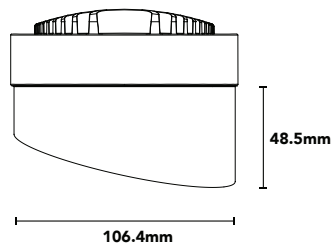

50 mm Snoot

100 mm Snoot

50 mm Wall Wash

100 mm Wall Wash

Ordering Information Sample Number: ARSA50-W

Series

- ARSA50** Soraa Arc Snoot 50mm
- ARSA100** Soraa Arc Snoot 100mm
- ARWA50** Soraa Arc Wall Wash 50mm
- ARWA100** Soraa Arc Wall Wash 100mm