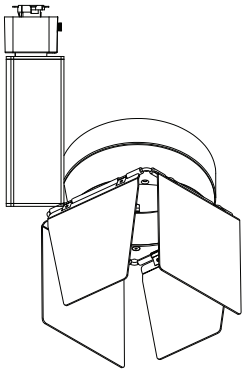

Finish

- B** Black
- W** White
- S** Silver
- C** Custom

Soraa Arc™ accessories extend the capabilities of Soraa Arc luminaires with Snoot, Wall Wash and Barn Door. They can be used in combination with Soraa Snap, and accessories, and are available in custom colors upon request.

50 mm Barn Door

100 mm Barn Door

Ordering Information Sample Number: ARBA50-W

Series	
ARBA50	Soraa Arc Barn Door 50mm
ARBA100	Soraa Arc Barn Door 100mm

Finish	
B	Black
B	Black

B
Black

Soraa SNAP
Compatible

Soraa Arc™ accessories extend the capabilities of Soraa Arc luminaires with Snoot, Wall Wash and Barn Door. They can be used in combination with Soraa Snap, and accessories, and are available in custom colors upon request.