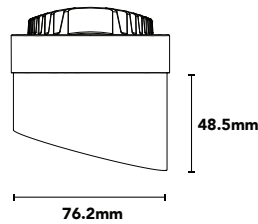

50 mm Snoot

100 mm Snoot

50 mm Wall Wash

100 mm Wall Wash

Ordering Information Sample Number: ARSA50-W

Series

- ARSA50** Soraa Arc Snoot 50mm
- ARSA100** Soraa Arc Snoot 100mm
- ARWA50** Soraa Arc Wall Wash 50mm
- ARWA100** Soraa Arc Wall Wash 100mm