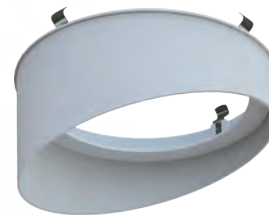

50 mm Snoot

100 mm Snoot

50 mm Wall Wash

100 mm Wall Wash

Ordering Information Sample Number: ARSA50-W

Series

- ARSA50** Soraa Arc Snoot 50mm
- ARSA100** Soraa Arc Snoot 100mm
- ARWA50** Soraa Arc Wall Wash 50mm
- ARWA100** Soraa Arc Wall Wash 100mm

Finish

- B** Black
- W** White
- S** Silver
- C** Custom

Soraa Arc™ accessories extend the capabilities of Soraa Arc luminaires with Snoot, Wall Wash and Barn Door. They can be used in combination with Soraa Snap, and accessories, and are available in custom colors upon request.

50 mm Barn Door

100 mm Barn Door

Ordering Information Sample Number: ARBA50-W

Series	
ARBA50	Soraa Arc Barn Door 50mm
ARBA100	Soraa Arc Barn Door 100mm

Finish	
B	Black
B	Black

B
Black

Soraa SNAP
Compatible

Soraa Arc™ accessories extend the capabilities of Soraa Arc luminaires with Snoot, Wall Wash and Barn Door. They can be used in combination with Soraa Snap, and accessories, and are available in custom colors upon request.