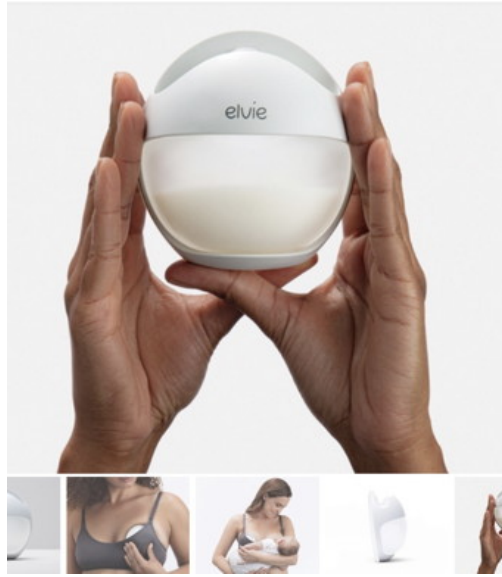

elvie

elvie

Elvie Curve

★★★★★ 4.1 (81)

A wearable, silicone breast pump for simple, hands-free expression. easy to use – simply press the silicone pouch to create natural suction. Express up to 4 oz / 120 ml of milk.

elvie

elvie

Leak-free collection cups

Wearable, silicone breast pump

Freedom to move

Sitting discreetly inside your bra, Elvie