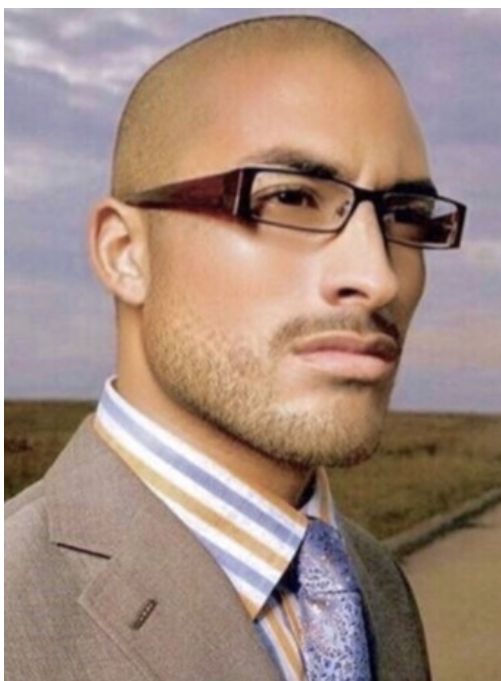

Height: 6'0  
Chest: 40  
Waist: 34  
Inside leg: 32  
Suit: 40  
Shoes: 10  
Eyes: Brown  
Hair: Brown  
Collar: 16  
Ethnicity: Asian Oriental  
Football, Presenting

dress code  
Smart  
Casuals  
Only