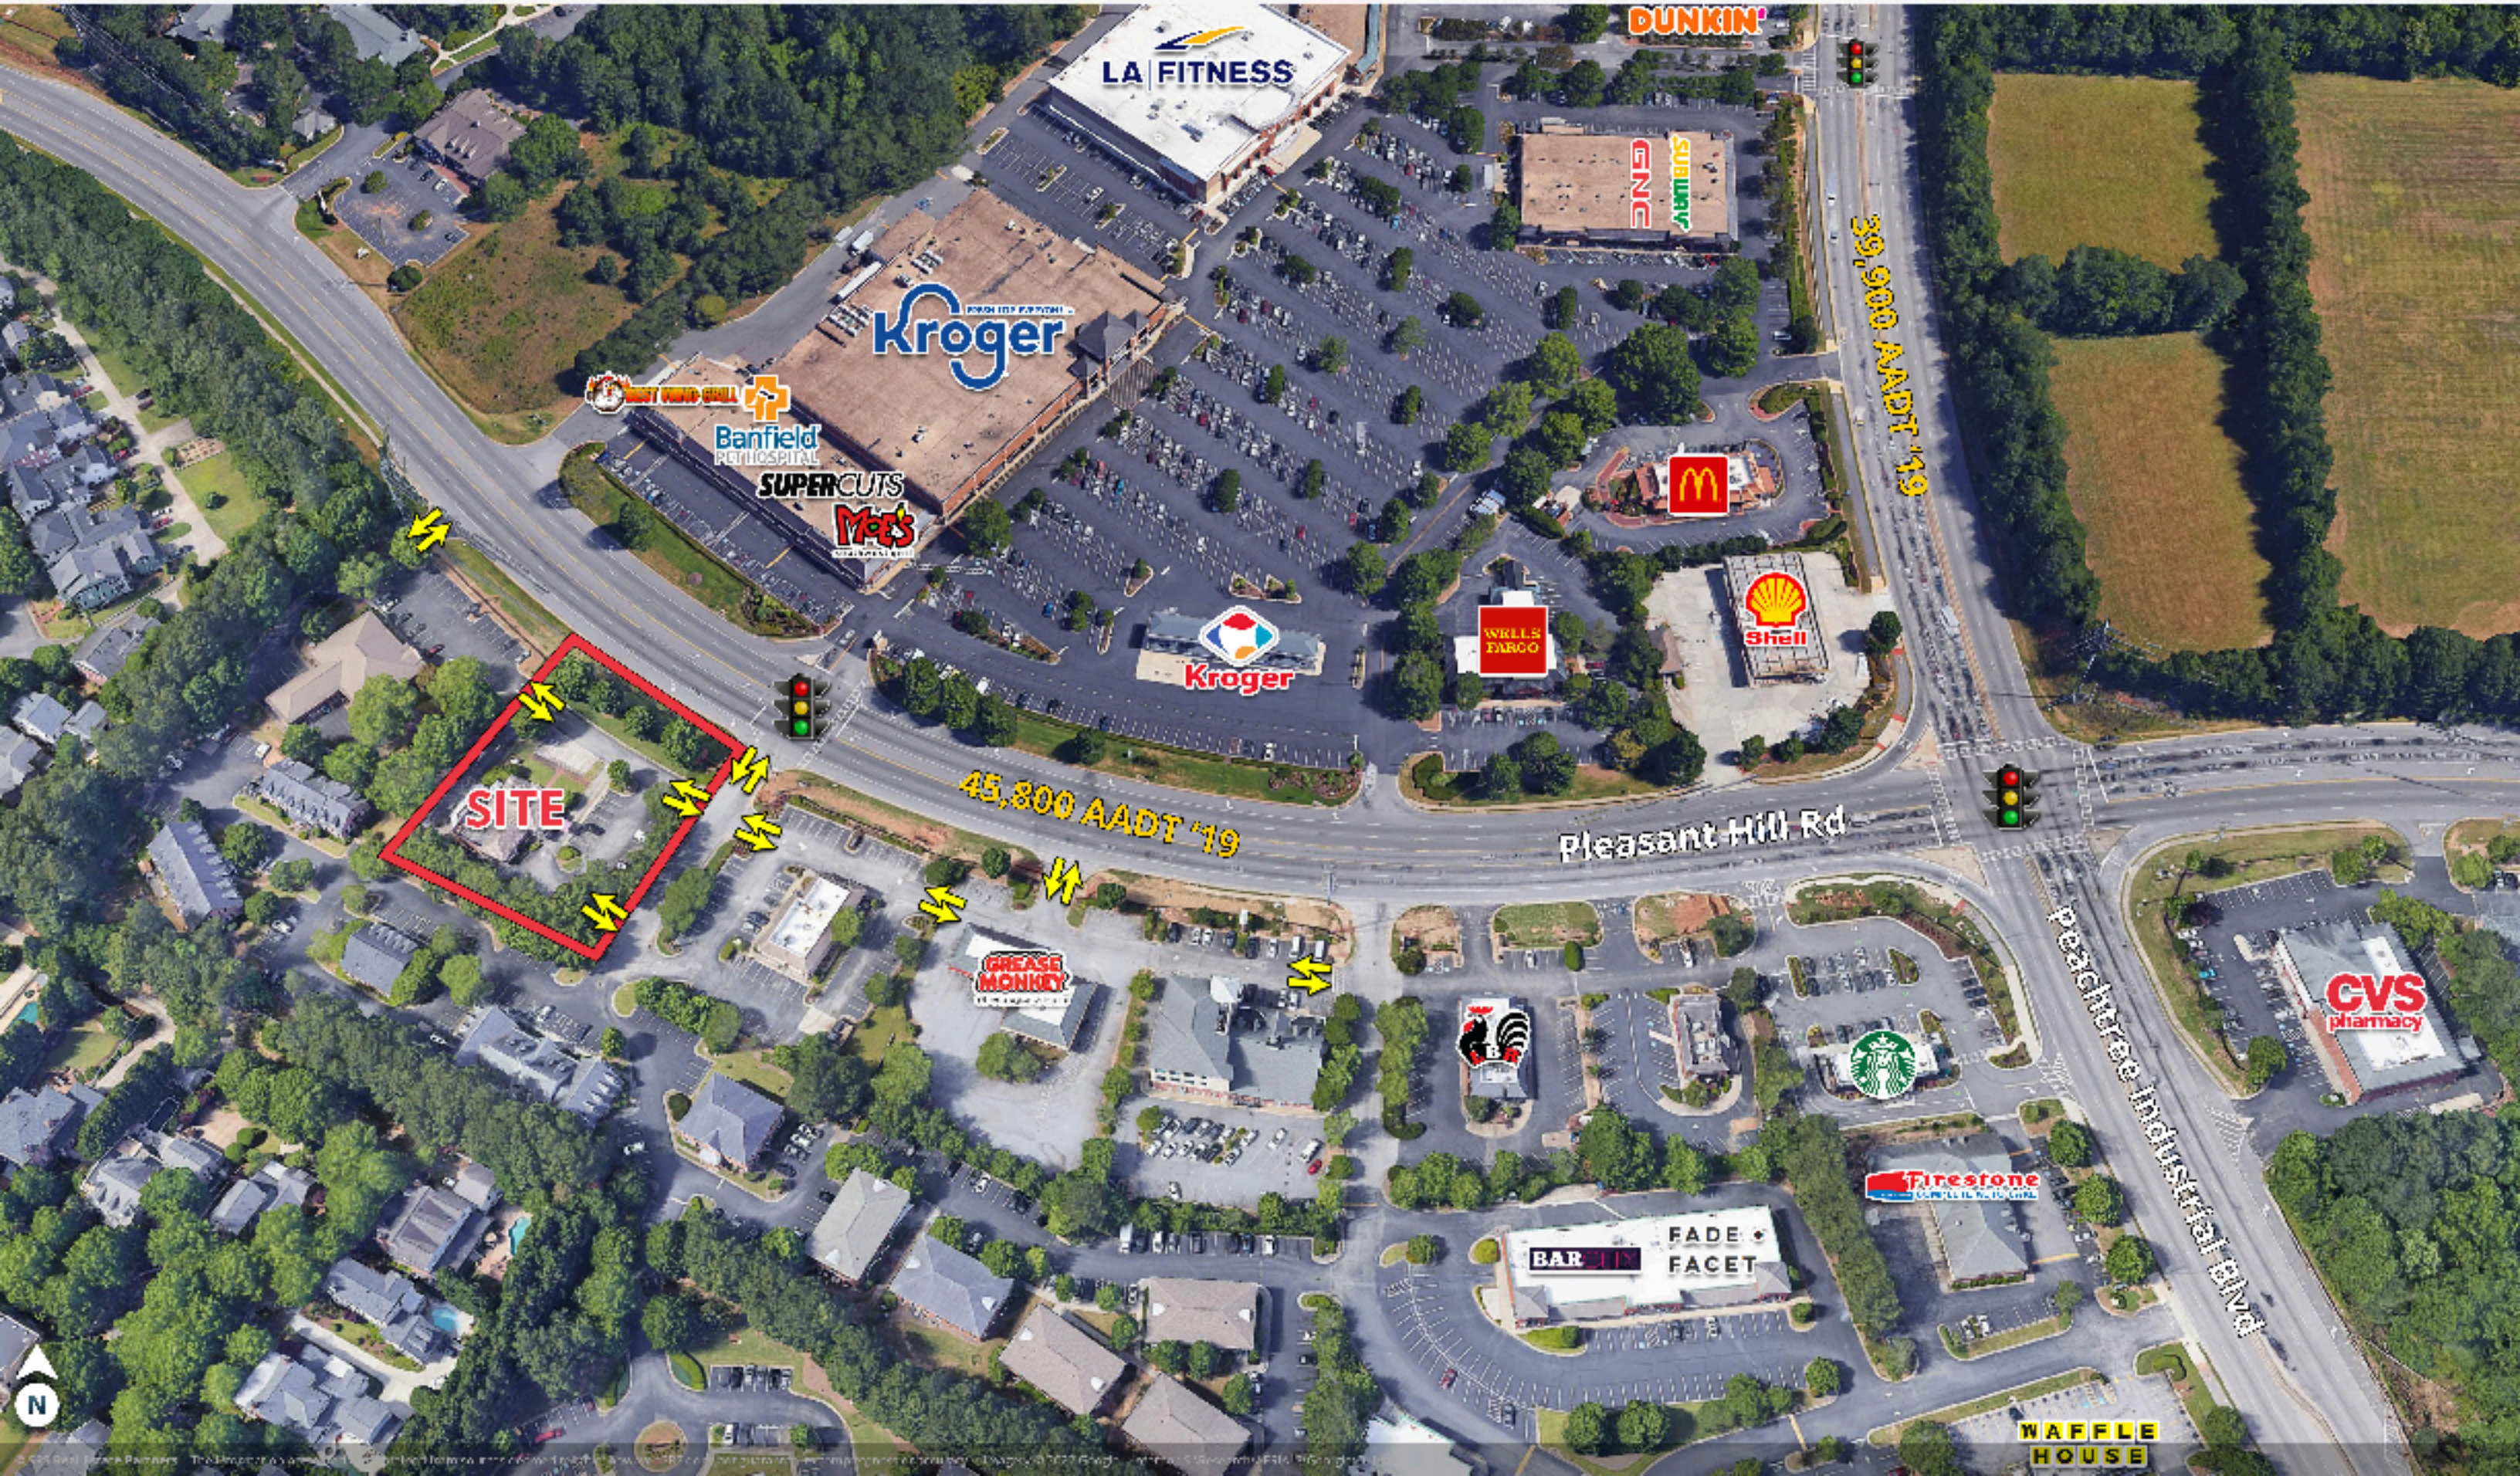

Pleasant Hill Rd & Peachtree Industrial Blvd

Duluth, GA

SITE

45,800 AADT '19

39,900 AADT '19

LA FITNESS

Kroger

DUNKIN'

GNC

Banfield PET HOSPITAL

SUPER CUTS
Moe's

McDonald's

Kroger

WELLS FARGO

Shell

GREASE MONKEY

CVS pharmacy

Firestone

BAR BIN
FADE FACET

WAFFLE HOUSE