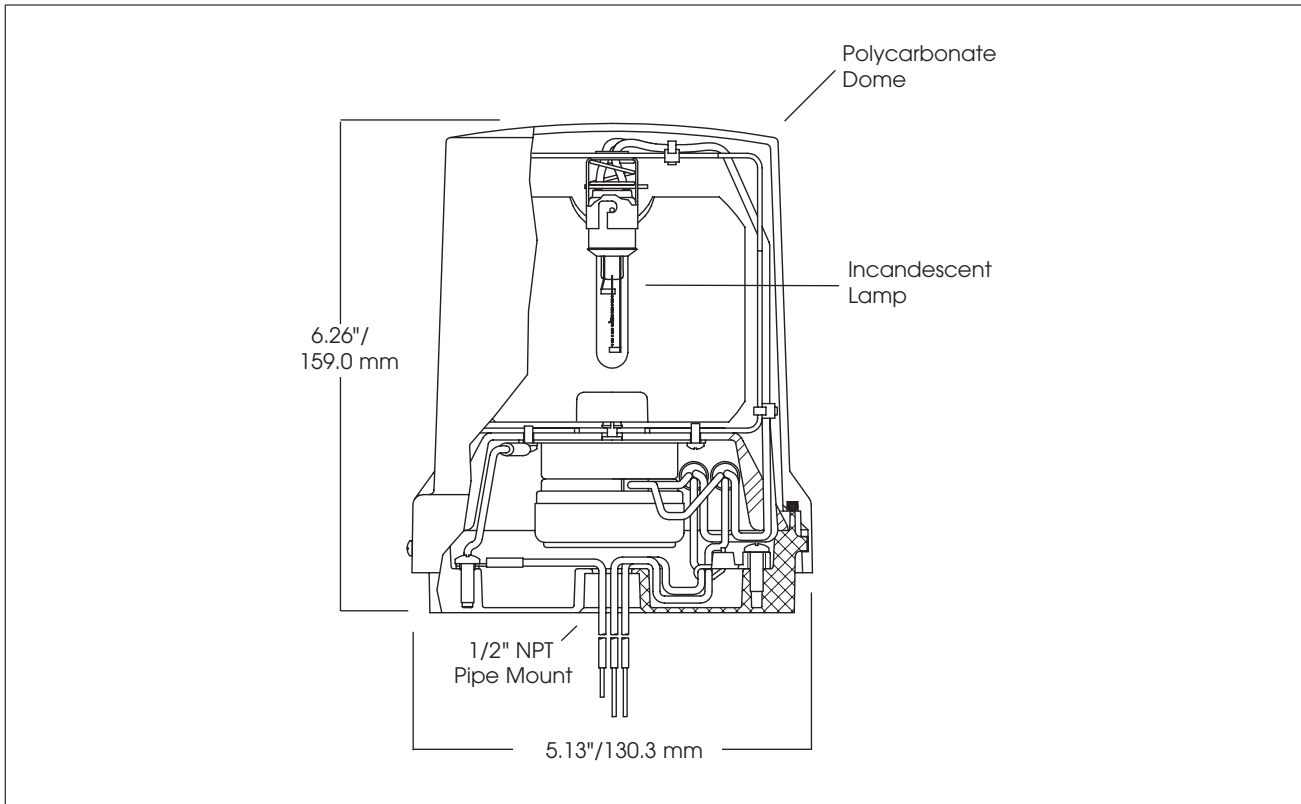

Federal Signal's 121S comes ready to mount on a 1/2-inch NPT pipe or surface mount. Optional brackets simplify installation on walls or in corners (see pages 134-137). The enclosure is also rated Type 4X for a water-tight and dust-tight seal.

Federal Signal's Vitalite is an economical rotating warning light for emergency warning or status indication in noisy areas.

FEATURES

- Available in 120VAC
- 40 watt incandescent lamp
- Integrated 1/2-inch NPT pipe mount and surface mount
- Type 4X, IP66, IP69K enclosure
- UL and cUL Listed and CSA Certified

SPECIFICATIONS

Lamp Life:	3,000 Hours	
Light Source:	Incandescent	
Operating Temperature:	-31°F to 150°F	-35°C to 66°C
Net Weight:	2.0 lbs	0.95 kg
Shipping Weight:	2.1 lbs	0.96 kg
Height:	6.26 "	159.0 mm
Diameter:	5.13 "	130.3 mm

REPLACEMENT PARTS

Description	Part Number
Dome, Amber, Series C	K8444357A-02
Dome, Blue, Series C	K8444357A-01
Dome, Clear, Series C	K8444357A
Dome, Green, Series C	K8444357A-04
Dome, Red, Series C	K8444357A-03
Incandescent Lamp	
40W, 120V, Series C	K8107251A
25W, 120V, Series A and B	K8107181A