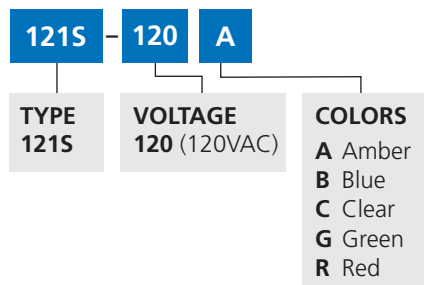

HOW TO ORDER

OPTIONAL ACCESSORIES

Description	Part Number
Corner Bracket	LCMB2*
Wall Bracket	LWMB2*
Hazardous Location Mounting Bracket	LHWB

*Rated for NEMA 3R installations
Mounting Brackets shown on pages 134-137