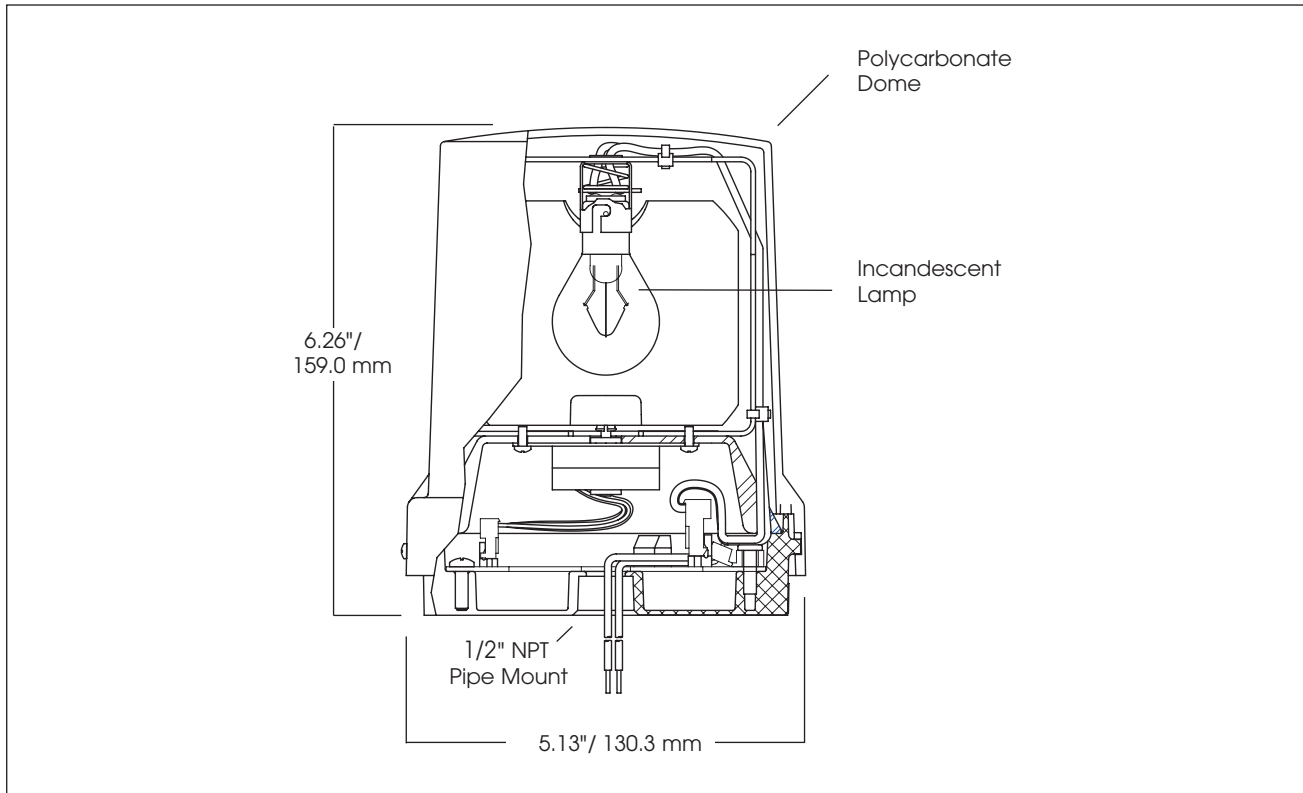

The 121A rotating light is designed for in-plant applications. This unit can be surface mounted or mounted on a 1/2" NPT pipe with the integrated pipe mount. The 121A is available in 24VDC. It features a parabolic reflector which rotates around an incandescent lamp, providing 60 flashes per minute in all directions.

Federal Signal's 121A comes ready to mount on a 1/2-inch NPT pipe or surface mount. Optional brackets simplify installation on walls or in corners (see pages 134-137). The enclosure is also rated Type 4X for a water-tight and dust-tight seal.

## SPECIFICATIONS

Lamp Life:	300 Hours	
Light Source:	Incandescent	
Operating Temperature:	-31°F to 150°F	-35°C to 66°C
Net Weight:	1.8 lbs	0.82 kg
Shipping Weight:	1.9 lbs	0.86 kg
Height:	6.26"	159.0 mm
Diameter:	5.13"	130.3 mm