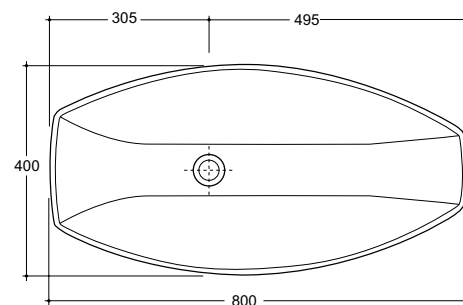

CÀ TRON MAXI