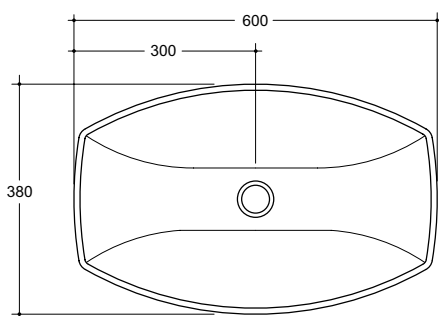

RECOMMENDED PLUG & WASTE

SBW003

CÀ TRON