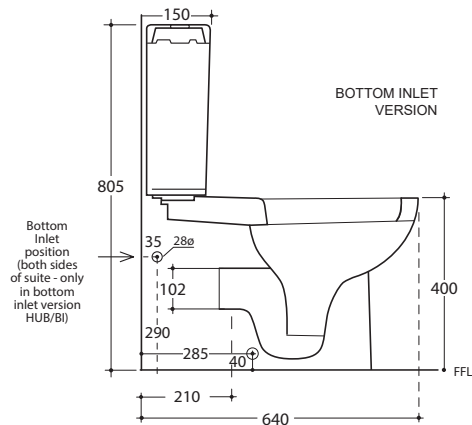

Hub

STYLE

Back to Wall Toilet Suite

CODE

Back Inlet Suite
HUB001

Bottom Inlet Suite
HUB001BI

WEIGHT

(Pan) 35 kg, **(Seat)** 2 kg,
(Cistern) 16 kg

COLOURS

White

INCLUSIONS

Connector, soft close seat and fixings included.

N.B. - S-trap connector supplied as standard.

NOTES

Set out S-trap 80-160
Suitable for S-Trap or P-Trap Installation.

Cleanmax nanotech anti-bacterial surface technology

WELS 4-STAR RATING
Licence No. 433