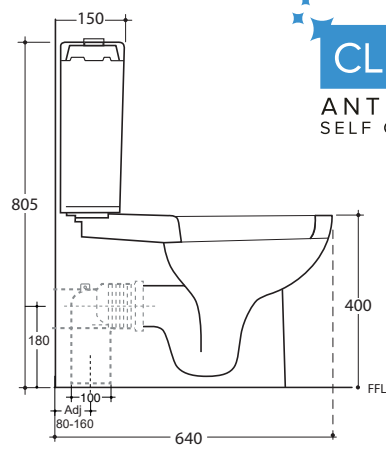

Hub

STYLE

Back to Wall Toilet Suite

CODE

Back Inlet Suite
HUB001

Bottom Inlet Suite
HUB001BI

WEIGHT

(Pan) 35 kg, **(Seat)** 2 kg,
(Cistern) 16 kg

COLOURS

White

INCLUSIONS

Connector, soft close seat and fixings included.

N.B. - S-trap connector supplied as standard.

NOTES

Set out S-trap 80-160
Suitable for S-Trap or P-Trap Installation.

Cleanmax nanotech anti-bacterial surface technology

WELS 4-STAR RATING
Licence No. 433