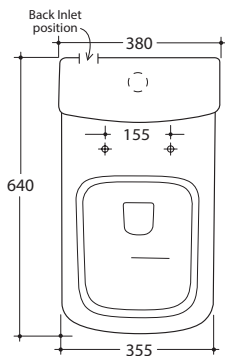

Hub

STYLE

Back to Wall Toilet Suite

CODE

Back Inlet Suite
HUB001

Bottom Inlet Suite
HUB001BI

WEIGHT

(Pan) 35 kg, **(Seat)** 2 kg,
(Cistern) 16 kg

COLOURS

White

INCLUSIONS

Connector, soft close seat and fixings included.

N.B. - S-trap connector supplied as standard.

NOTES

Set out S-trap 80-160
Suitable for S-Trap or P-Trap Installation.

Cleanmax nanotech anti-bacterial surface technology

WELS 4-STAR RATING
Licence No. 433