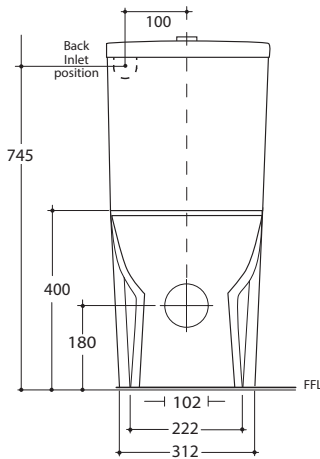

Hub

STYLE

Back to Wall Toilet Suite

CODE

Back Inlet Suite
HUB001

Bottom Inlet Suite
HUB001BI

WEIGHT

(Pan) 35 kg, **(Seat)** 2 kg,
(Cistern) 16 kg

COLOURS

White

INCLUSIONS

Connector, soft close seat and fixings included.

N.B. - S-trap connector supplied as standard.

NOTES

Set out S-trap 80-160
Suitable for S-Trap or P-Trap Installation.

Cleanmax nanotech anti-bacterial surface technology

WELS 4-STAR RATING
Licence No. 433